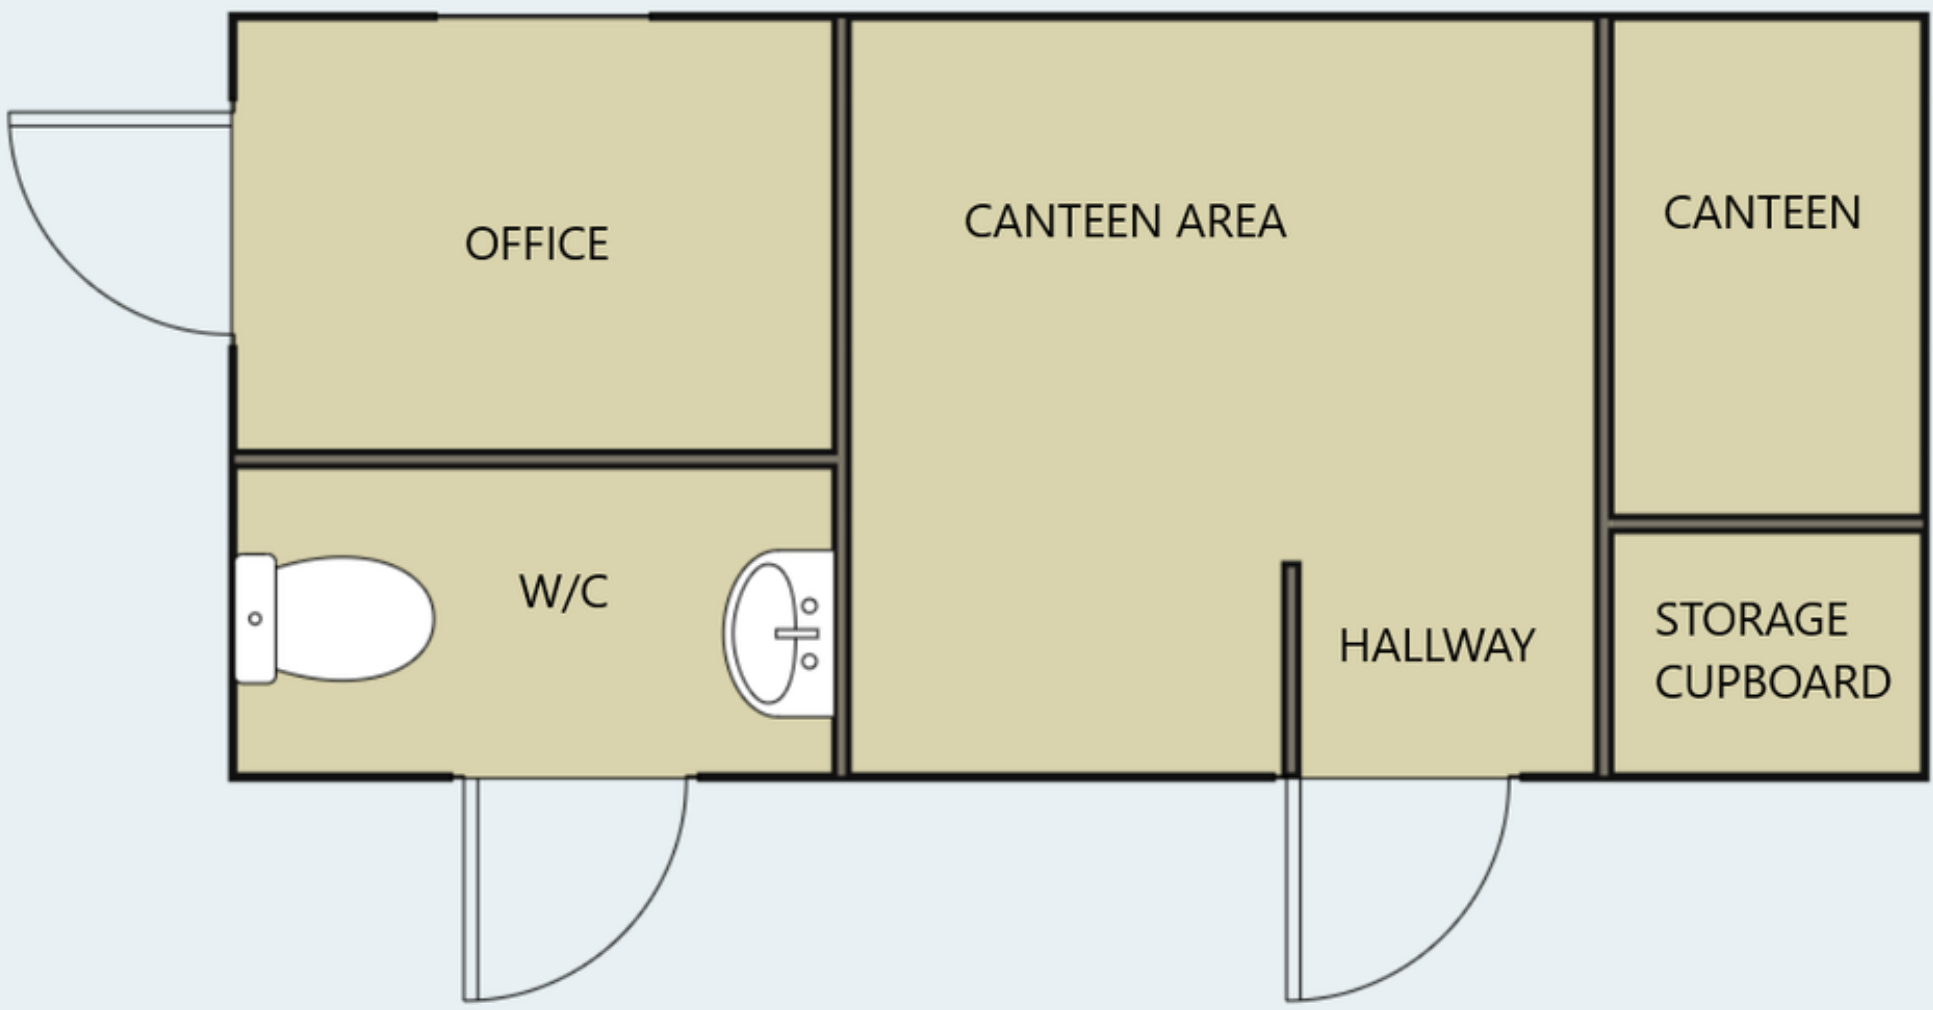

**20ft x 9ft Blue Welfare Unit / Self Contained / Office / Canteen
/ Toilet / Cabin / Drying Room / Container (ref 2260) - Newly
Refurbished - Office / Canteen**

Our Ref: 15546

Price : £7,128.00 inc VAT.

STEEL STOCKISTS • INDUSTRIAL SERVICES • METAL SUPPLIERS • PHONE 01695 364210
AINSCOUGH METALS
www.ainscoughmetals.co.uk 01942 820144

20FT X 9FT OFFICE CANTEEN
BLUE
2260/20-9/OC

1 NO EXTERNAL DOOR LEADING TO SEPARATE BATHROOM WITH TOILET AND SINK, 1 NO EXTERNAL DOOR LEADING TO OFFICE AREA WITH WINDOW, 1 NO EXTERNAL DOOR LEADING TO HALLWAY WITH CANTEEN AREAS AND STORAGE CUPBOARD