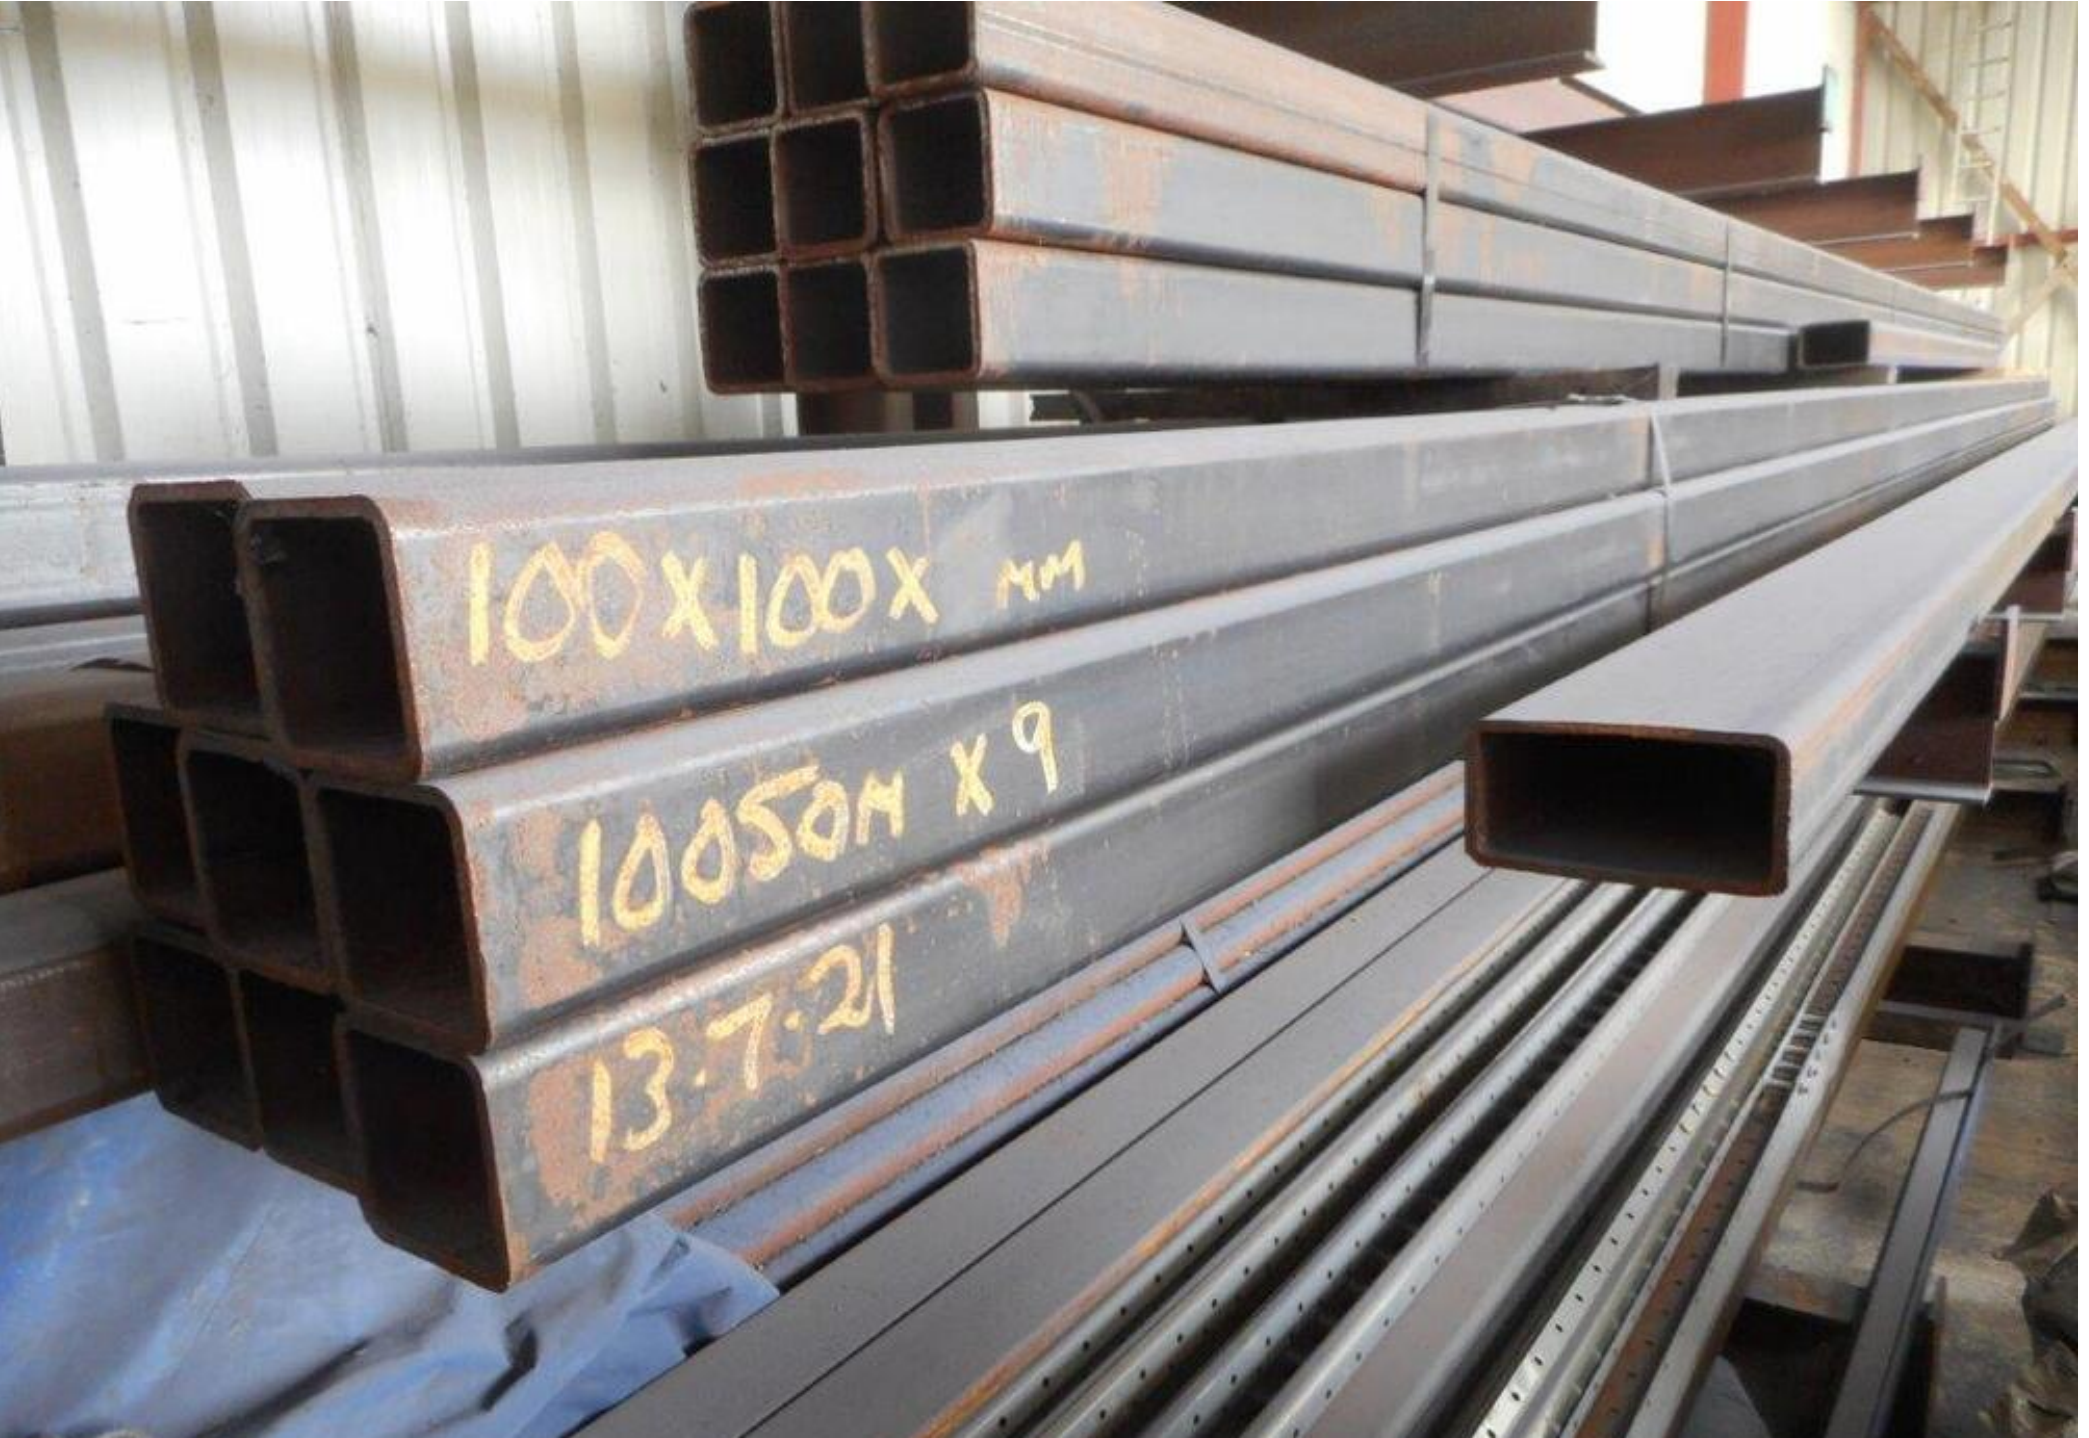

10.030 Mtr of 100 mm x 100 mm x 6 mm Steel Box Section (Surplus)

Our Ref: 16605

Price : £201.25 inc VAT.

Website : [Click here to view this item on our website](#)

If you have any questions please do not hesitate to contact us

Ainscough
100 X 100 X 6
BOX SECTION
27527

100x100x mm

10050H x 9

13.7.21

AINS COUGH METALS
100 X 100 X 6
BOX SECTION
27622

AINSCOUGH METALS
100 X 100 X 6
BOX SECTION
27622

AINSCOUGH METALS
100 X 100 X 6
BOX SECTION
527