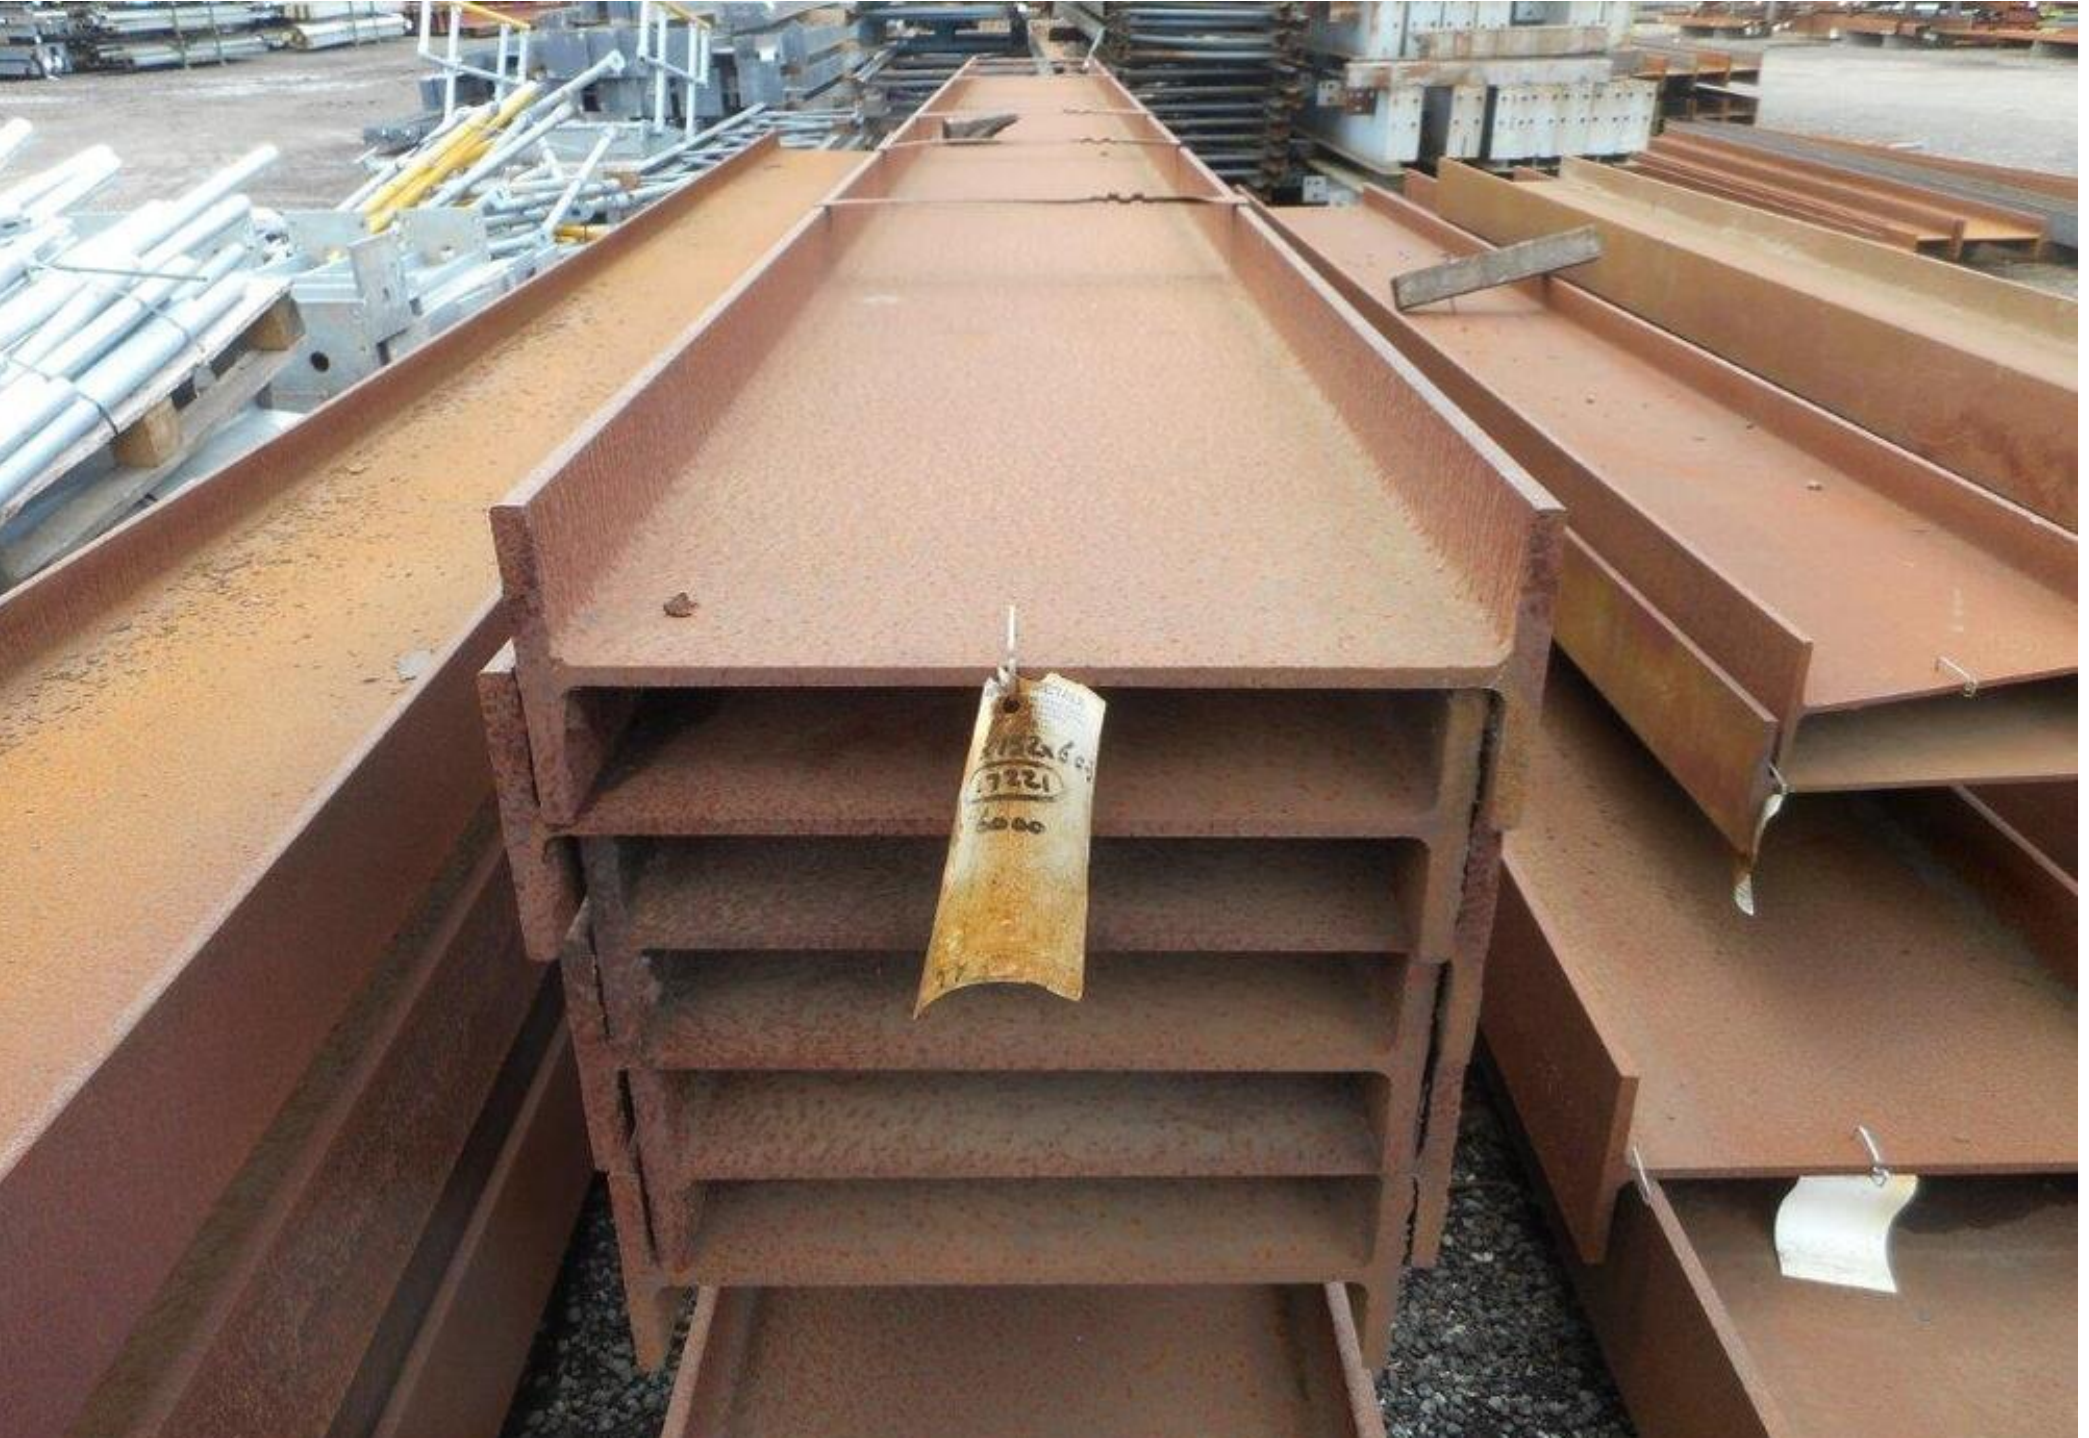

**6.000 Mtr 457mm x 152mm x 60.3kg/m Steel Beam / ub
Universal Beam / Rsj / Girder**

Our Ref: 16749

Price : £625.25 inc VAT.

Website : [Click here to view this item on our website](#)

If you have any questions please do not hesitate to contact us