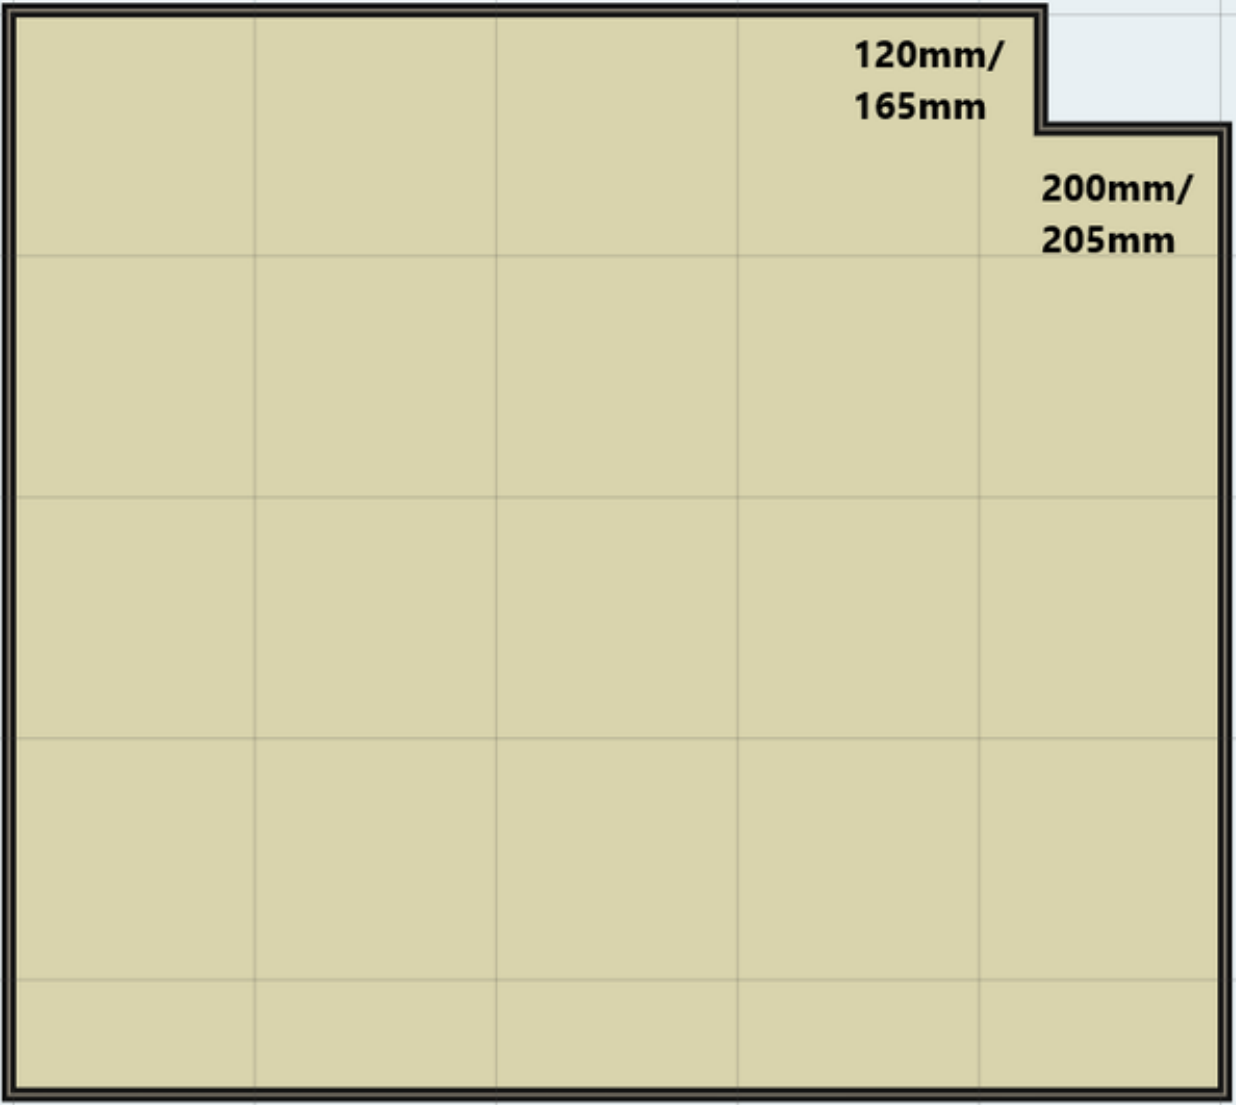

**Used Galvanised Walkway Panel 1.320 Mtr x 0.940/1.250 Mtr -
Grating Panel / Flooring / Decking / Mesh / Platform / Open
Steel Floor / Floor Forge - Corner Cutout**

Our Ref: 16768

Price : £129.46 inc VAT.

Website : [Click here to view this item on our website](#)

If you have any questions please do not hesitate to contact us

**1100mm/
1250mm**

**120mm/
165mm**

**200mm/
205mm**

940mm/1130mm

1320mm

1100/94

1210/109

1210/1100 x

1/2 1210/1090 x

1200/1085 x 13

1220/1105 x 82

1250/1130 x 1520