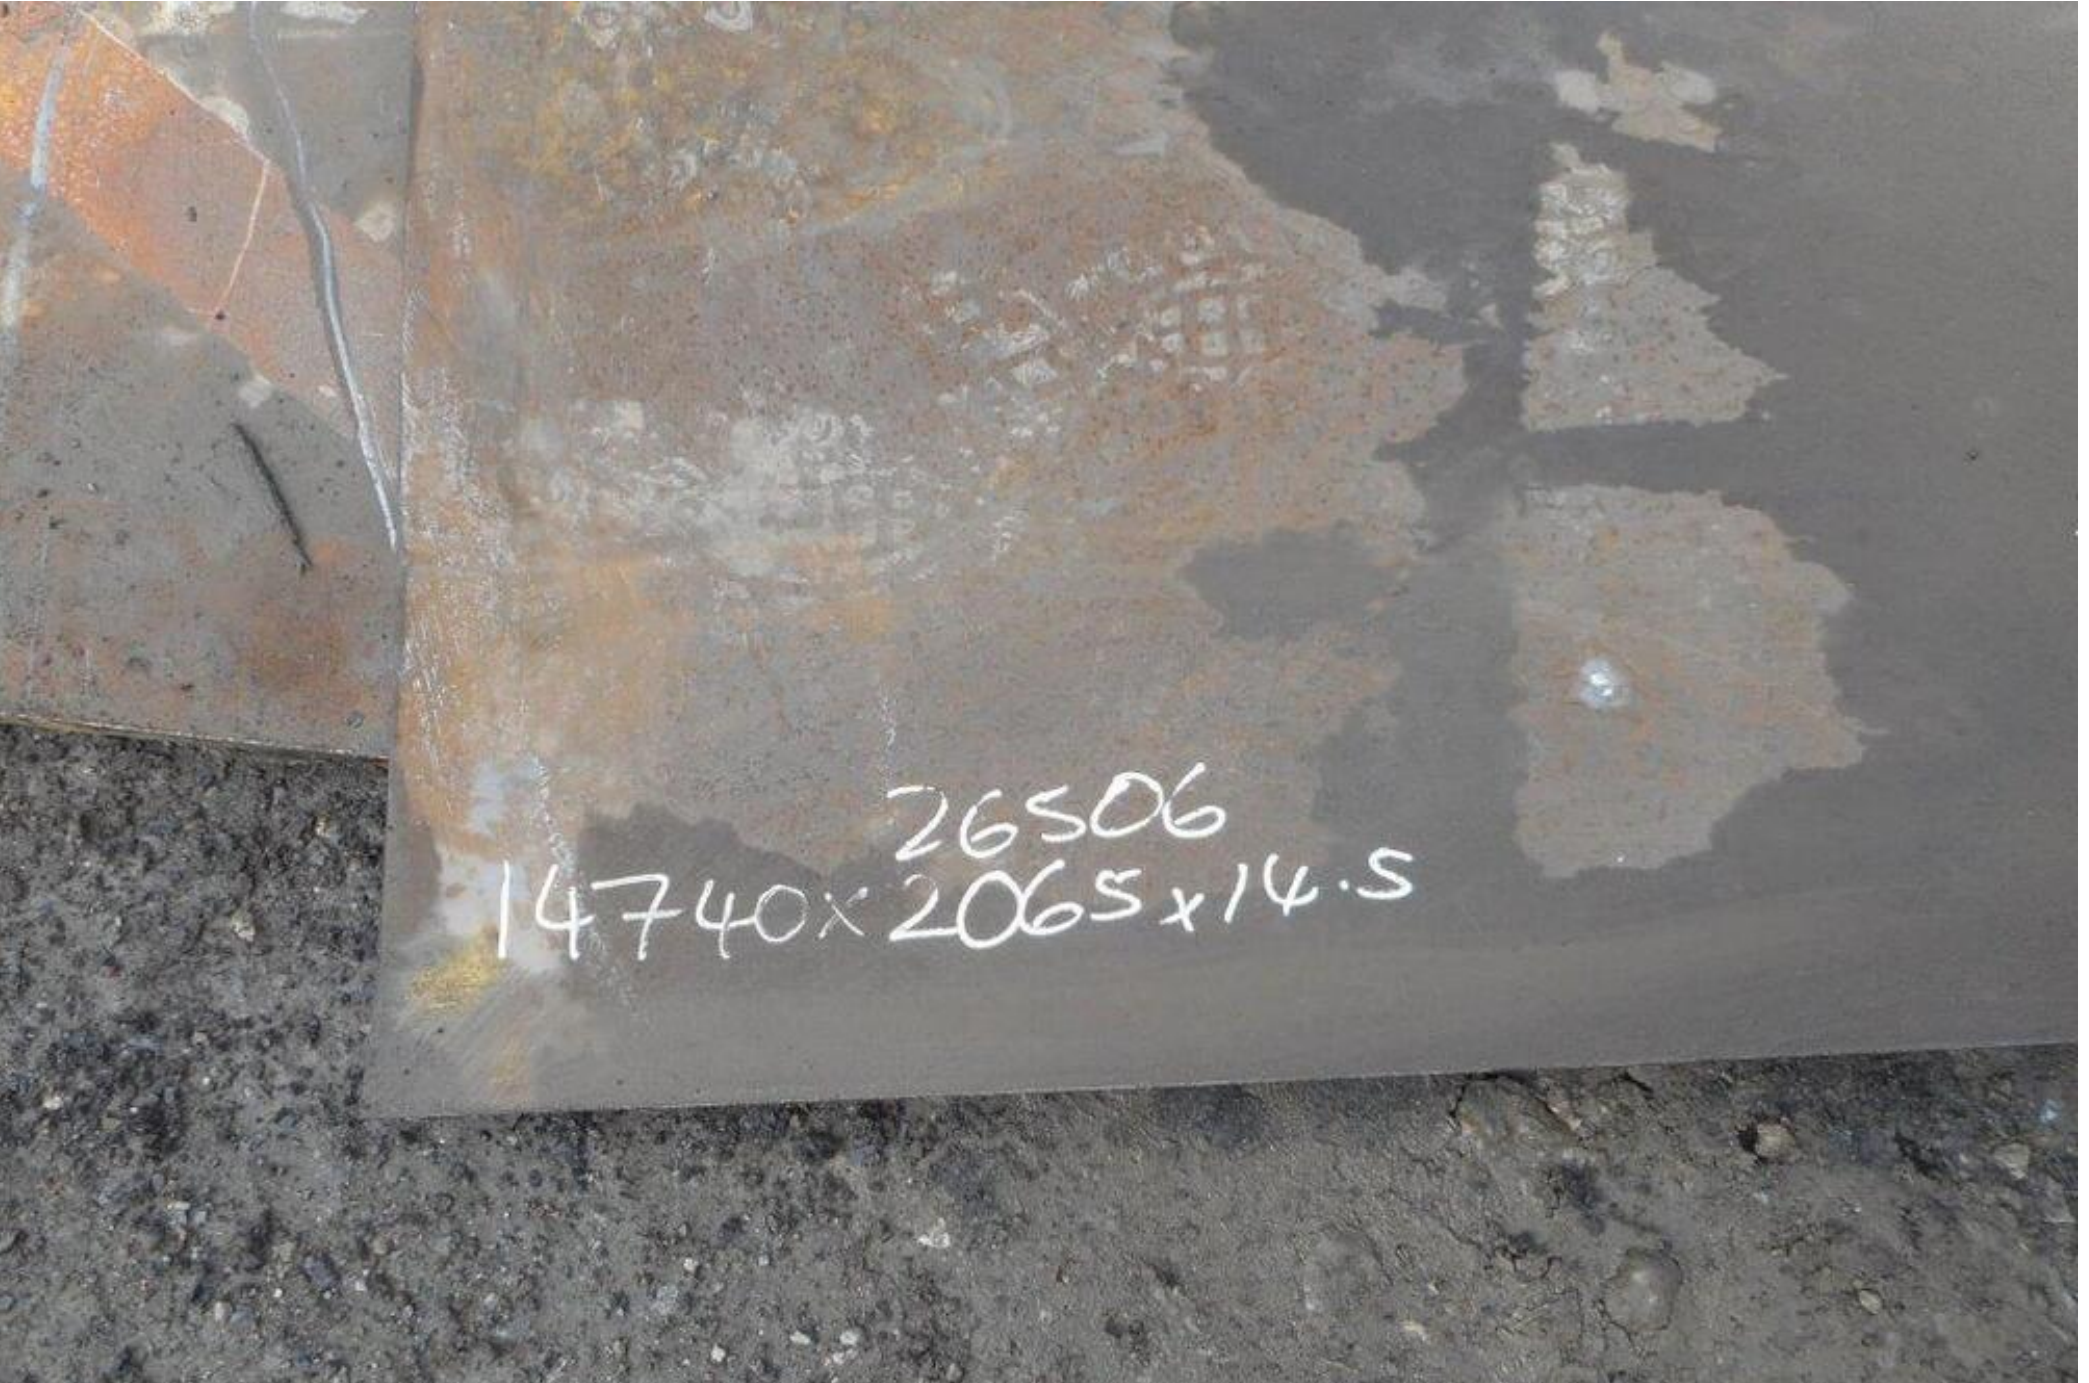

Steel Plate 14.740 Mtrs x 2.065 Mtrs x 14.5mm Mild Steel**#p26506****Our Ref:** 17034**Price :** £5,008.80 inc VAT.**Website :** [Click here to view this item on our website](#)

If you have any questions please do not hesitate to contact us

117400-2025-1145

26506
14740x2065x14.5

26506
14740x2065x14.5