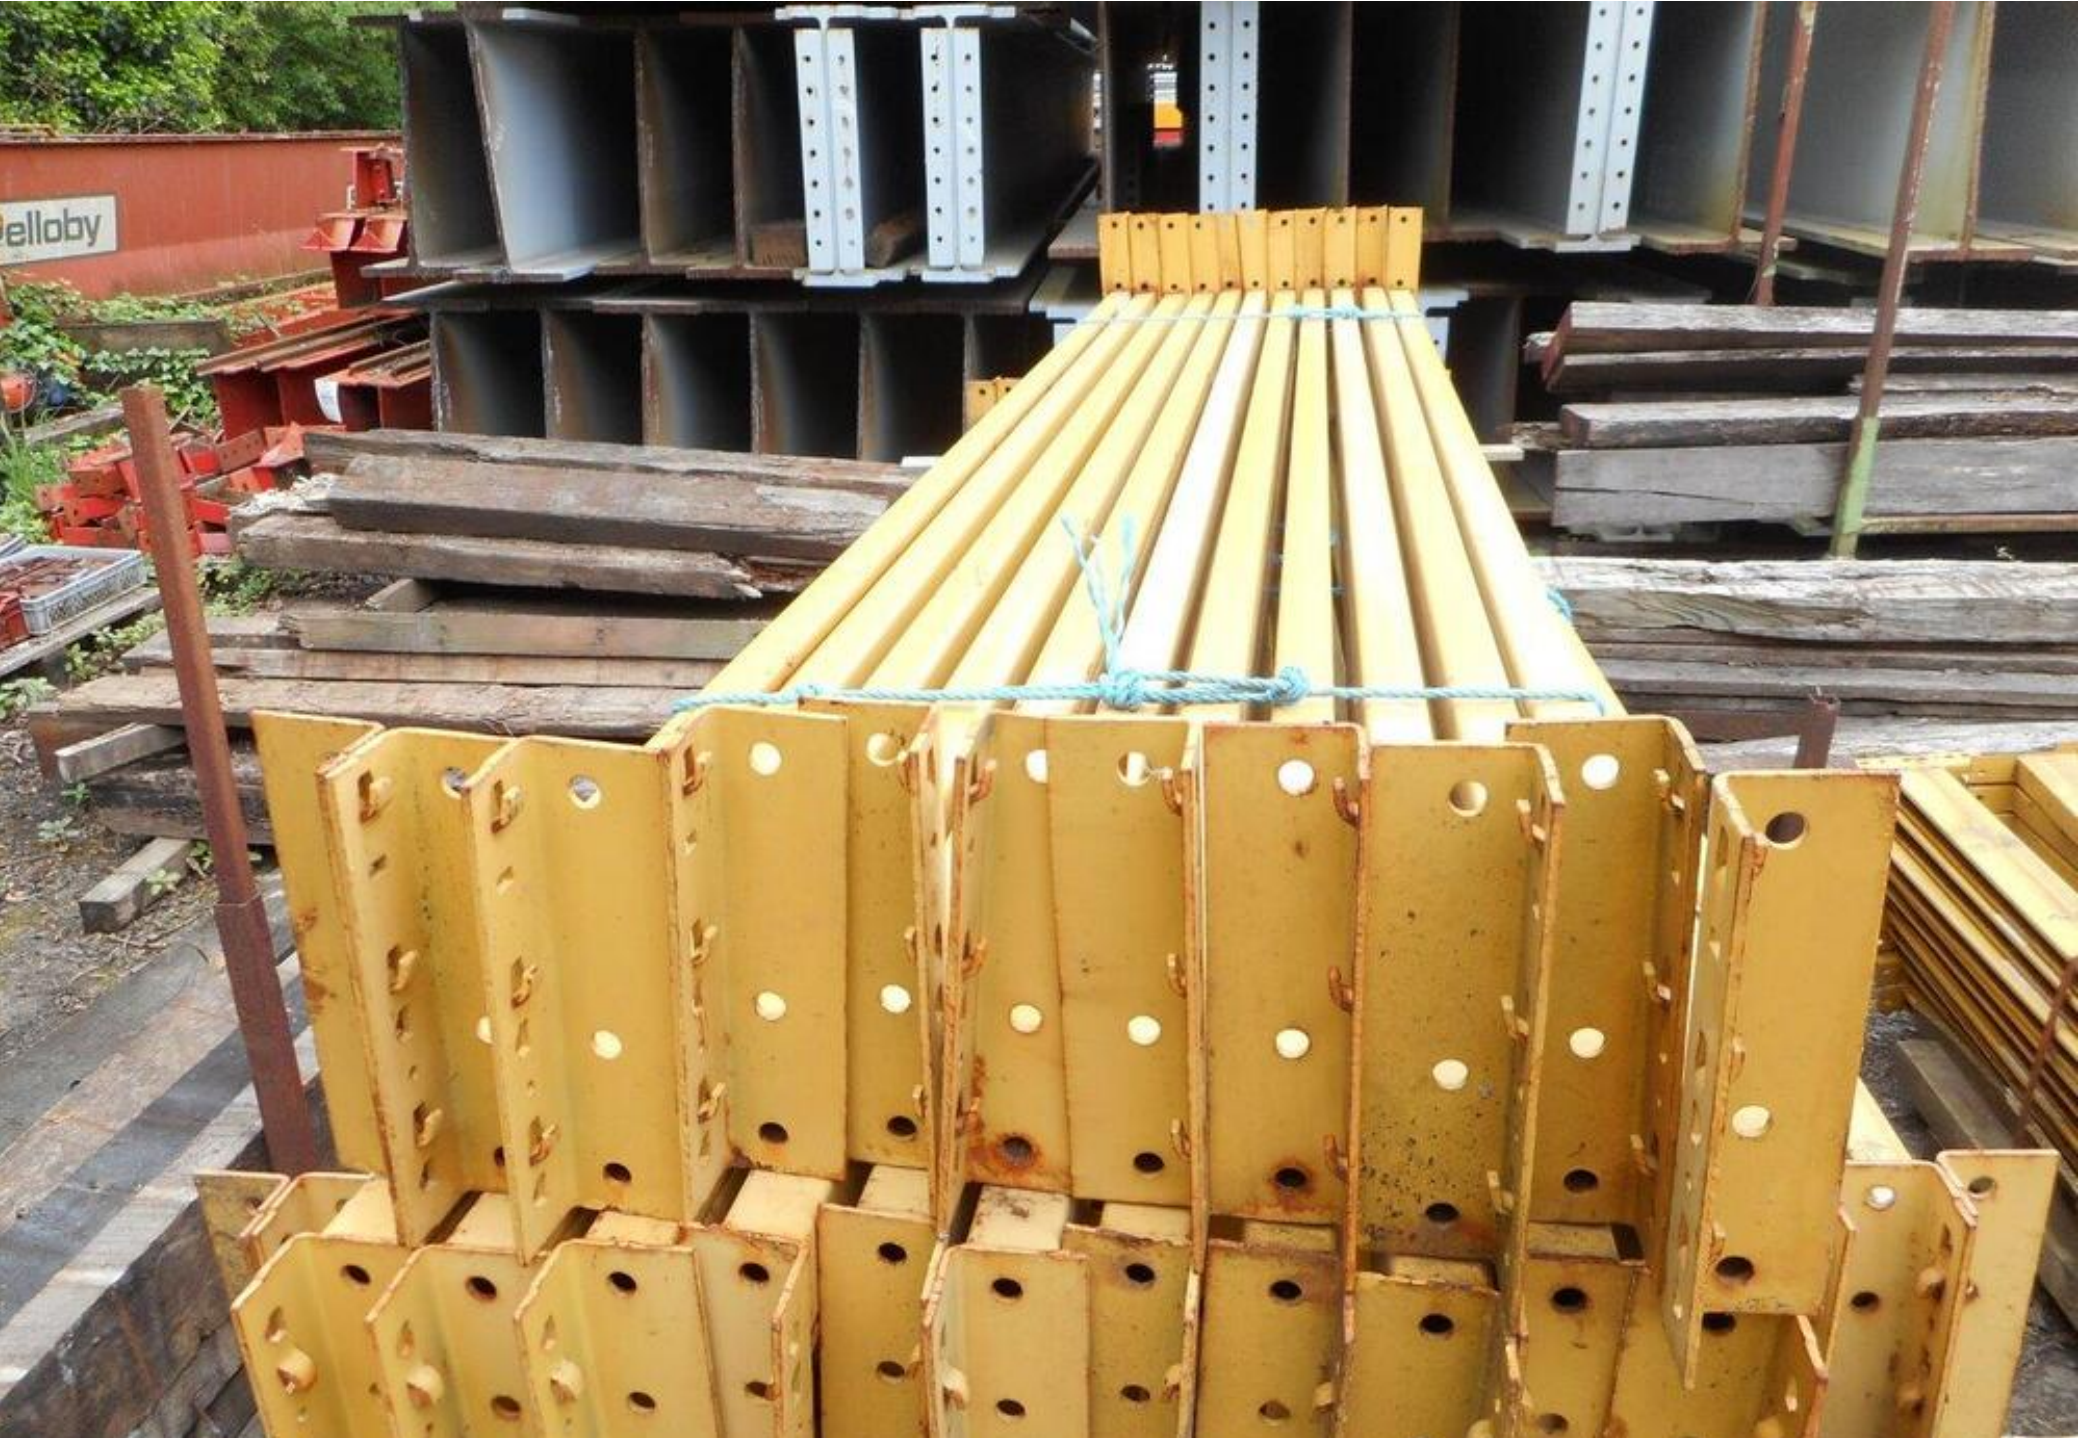

**Link 51 Pallet Racking Cross Bar 2.700 Mtr 70 mm x 40 mm  
Closed Beam Used Industrial Steel Racking - Not Redirack,  
Dexion, Planned Storage, or Stakrak**

**Our Ref:** 17323

**Price :** £12.24 inc VAT.

01695-170223  
JAN 11 11:00 AM  
TOTAL QUANTITY 848  
C2000 1000-1000

S - 907MM S

7141 22.50  
B H  
APPROX 15  
PIECES

DD-DD-11

A11826-17323  
427 no.  
LINK 51 2.700MTR  
70X40 CROSS BAR  
CLOSED BEAM - USED