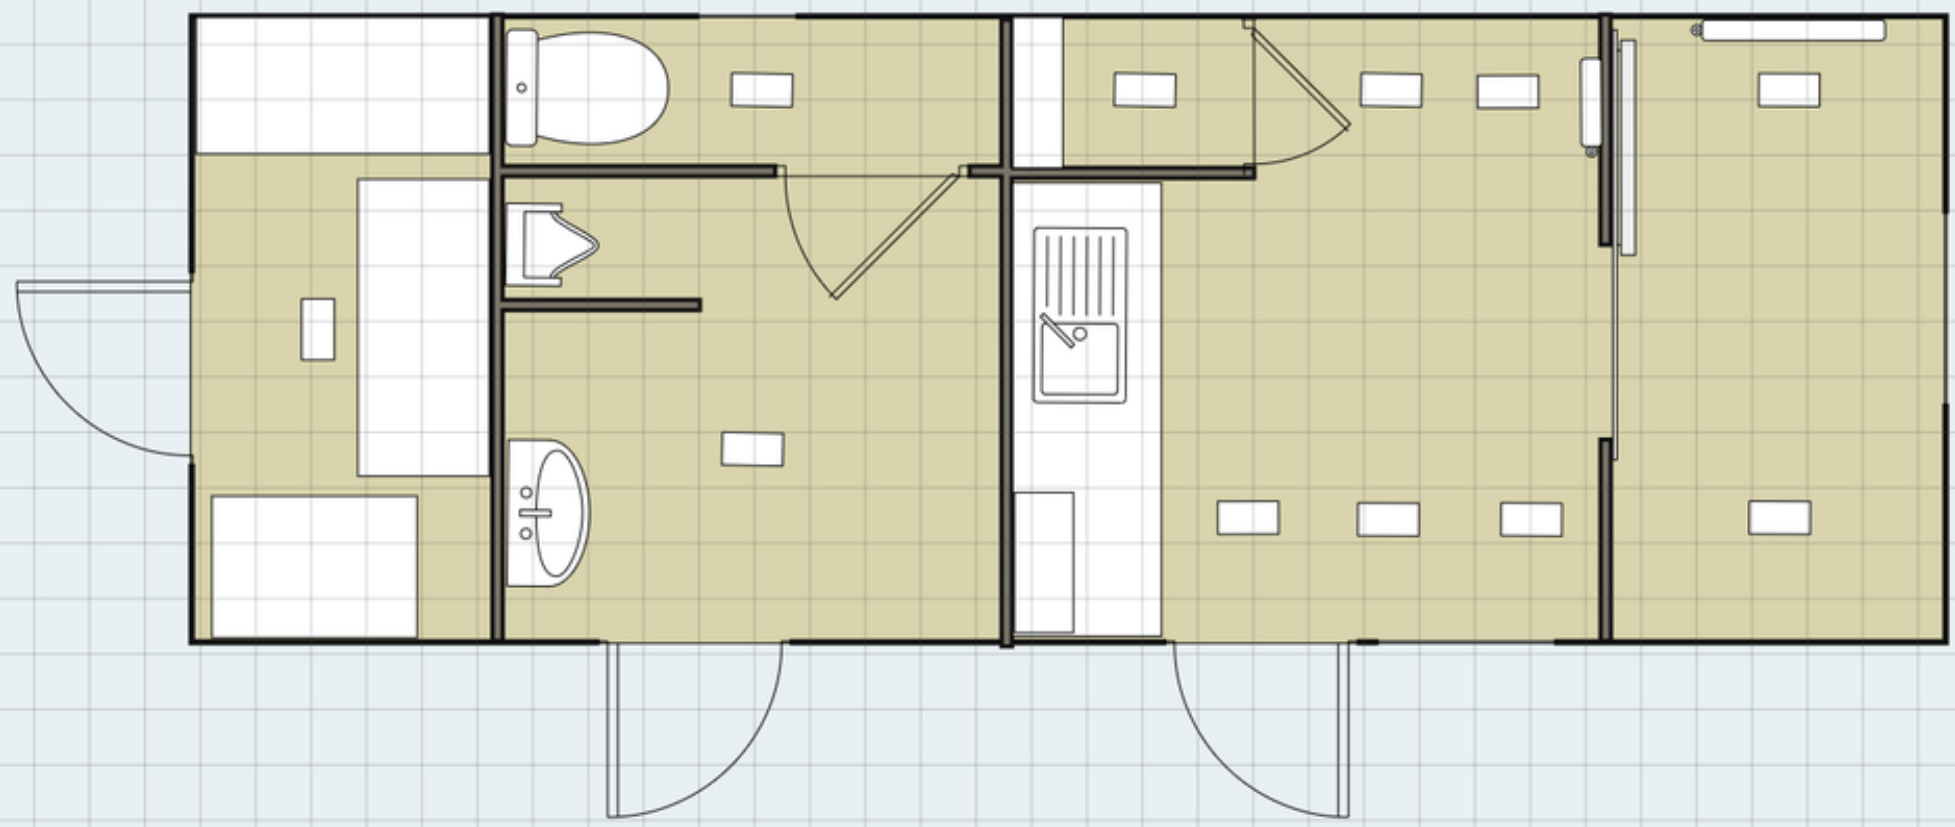

**28ft x 10ft Grey Anti-vandal Welfare Unit / Self-contained /  
Office / Canteen / Toilet / Generator Room / Cabin / Store (ref  
2599) - Second Hand - Welfare**

**Our Ref:** 17617

**Price :** £11,016.00 inc VAT.

**Website :** [Click here to view this item on our website](#)

If you have any questions please do not hesitate to contact us

---

**2599/28-10**  
**grey**  
**28ft x 10ft**

1 no end external door leads to storage room with 1 no light. External door leads to bathroom area with sink, 2 no lights, urinal, toilet cubicle, small window. 1 no external door leads to kitchen / canteen with worktop, cupboards, sink, 5 no lights, window, internal door leads to small drying room with bench. Sliding internal door leads to office with window, heater and 2 no lights