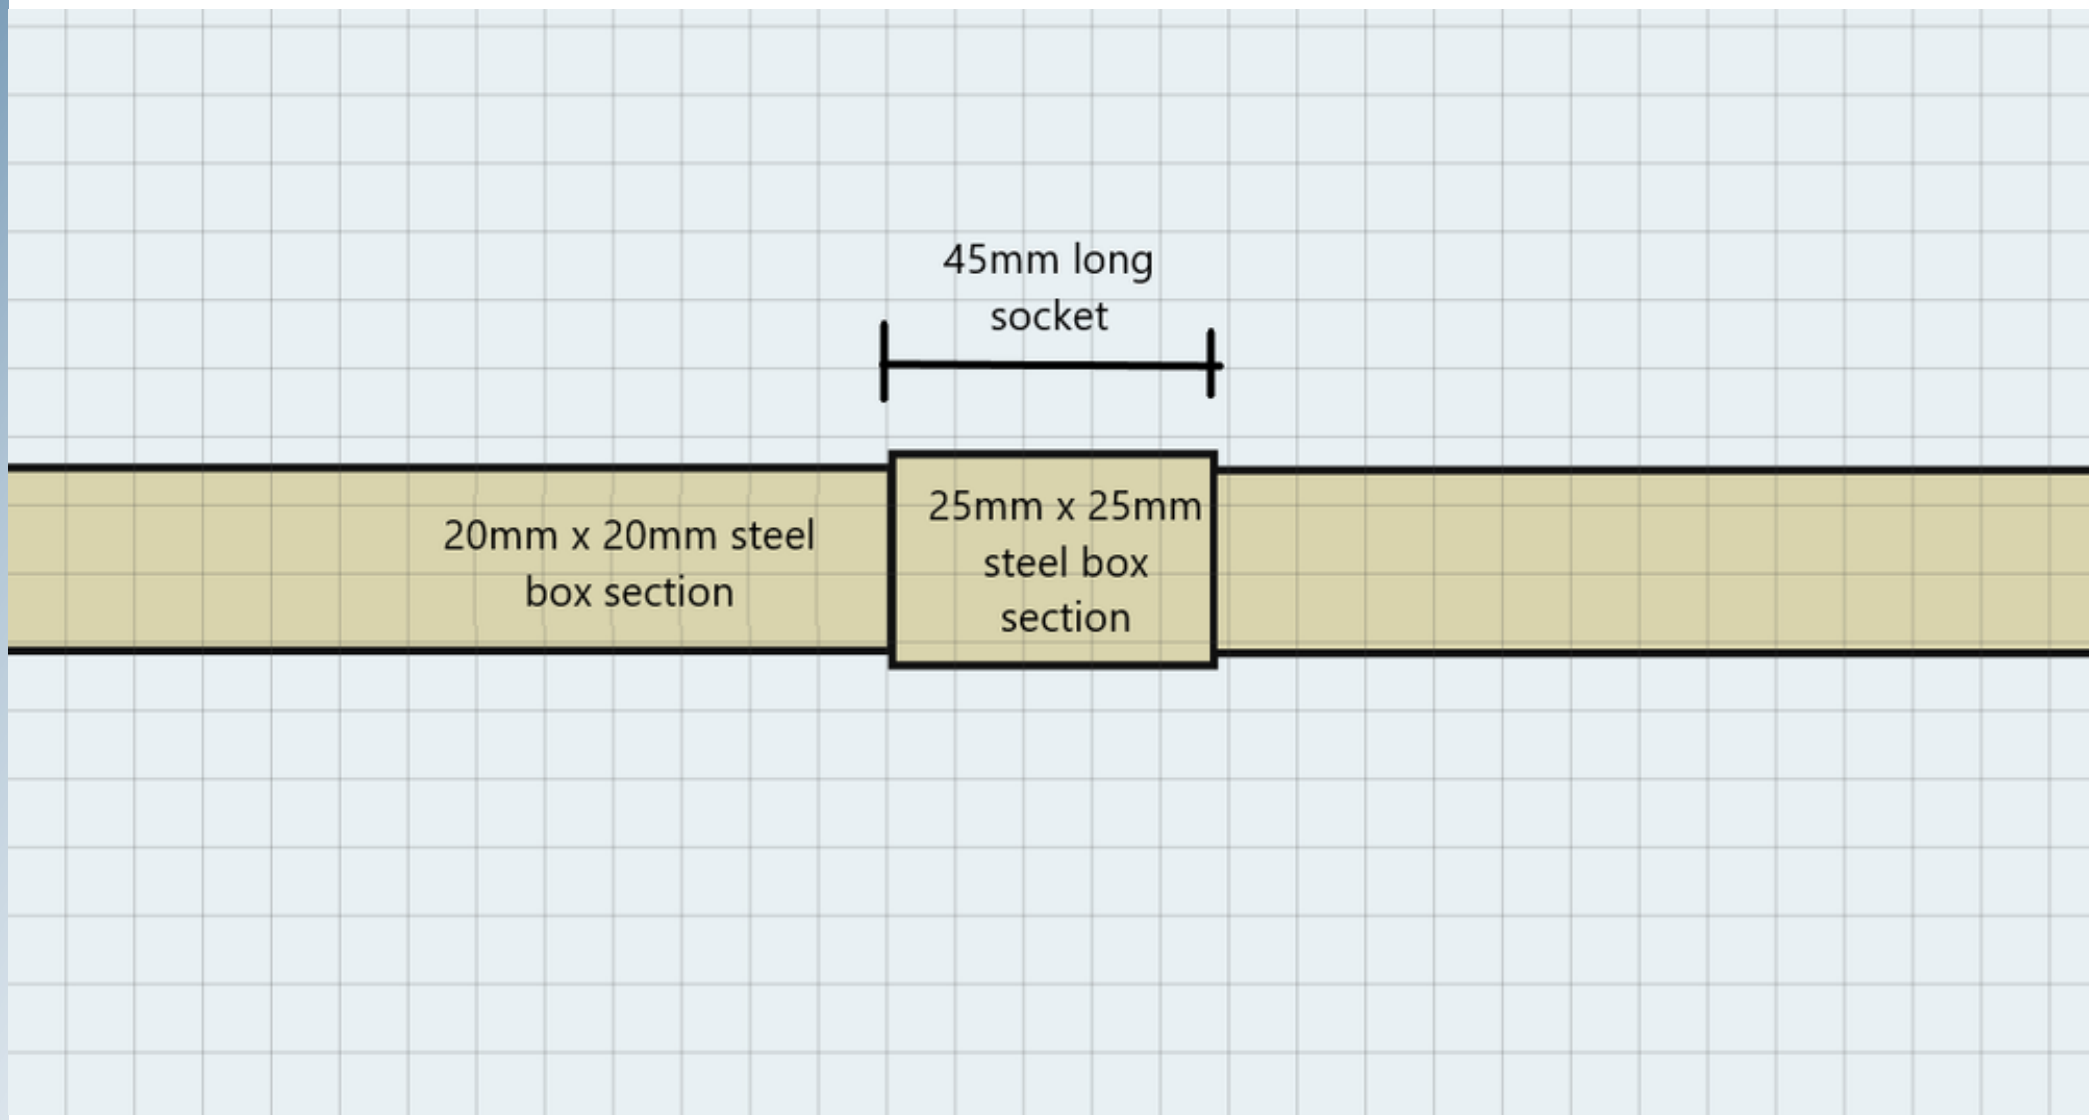

## Estate Fencing / Fence - Diamond Shape - Self Colour / Stock Rusty 1.200mtr High - Price Per Linear Metre

**Our Ref:** 18338

**Price :** £35.28 inc VAT.

**Website :** [Click here to view this item on our website](#)

If you have any questions please do not hesitate to contact us

---

20mm x 20mm steel  
box section

25mm x 25mm  
steel box  
section

45mm long  
socket