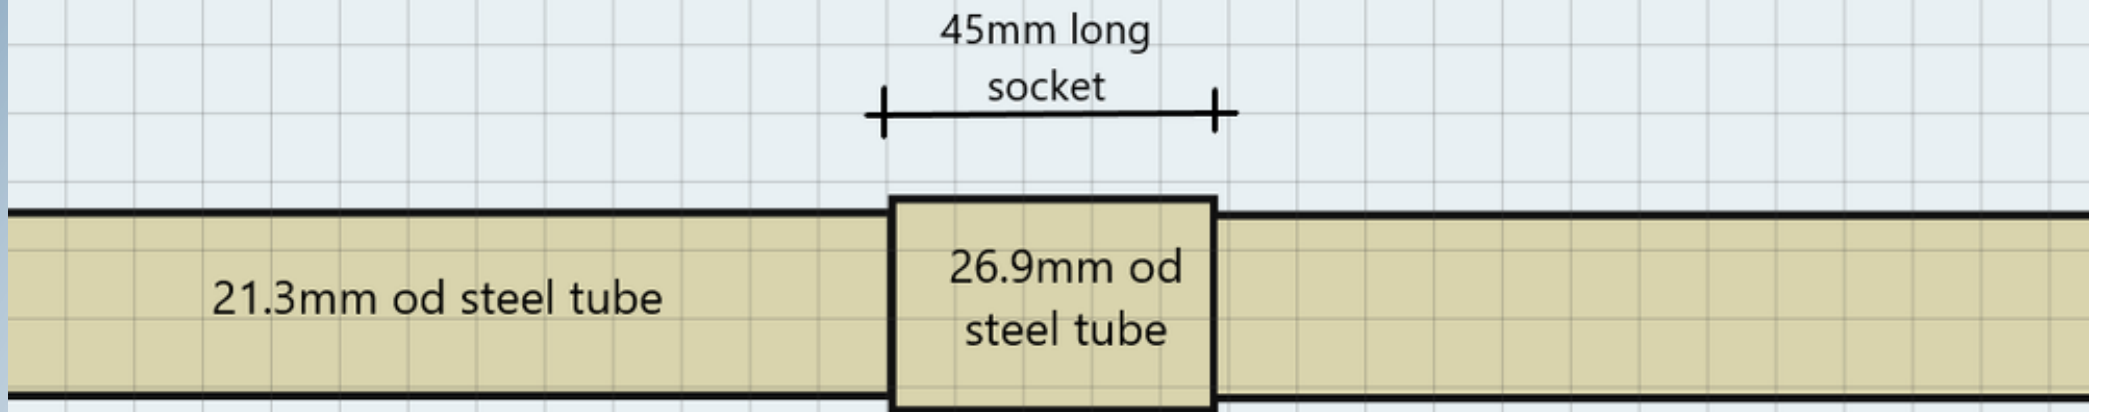

To be site welded by customer