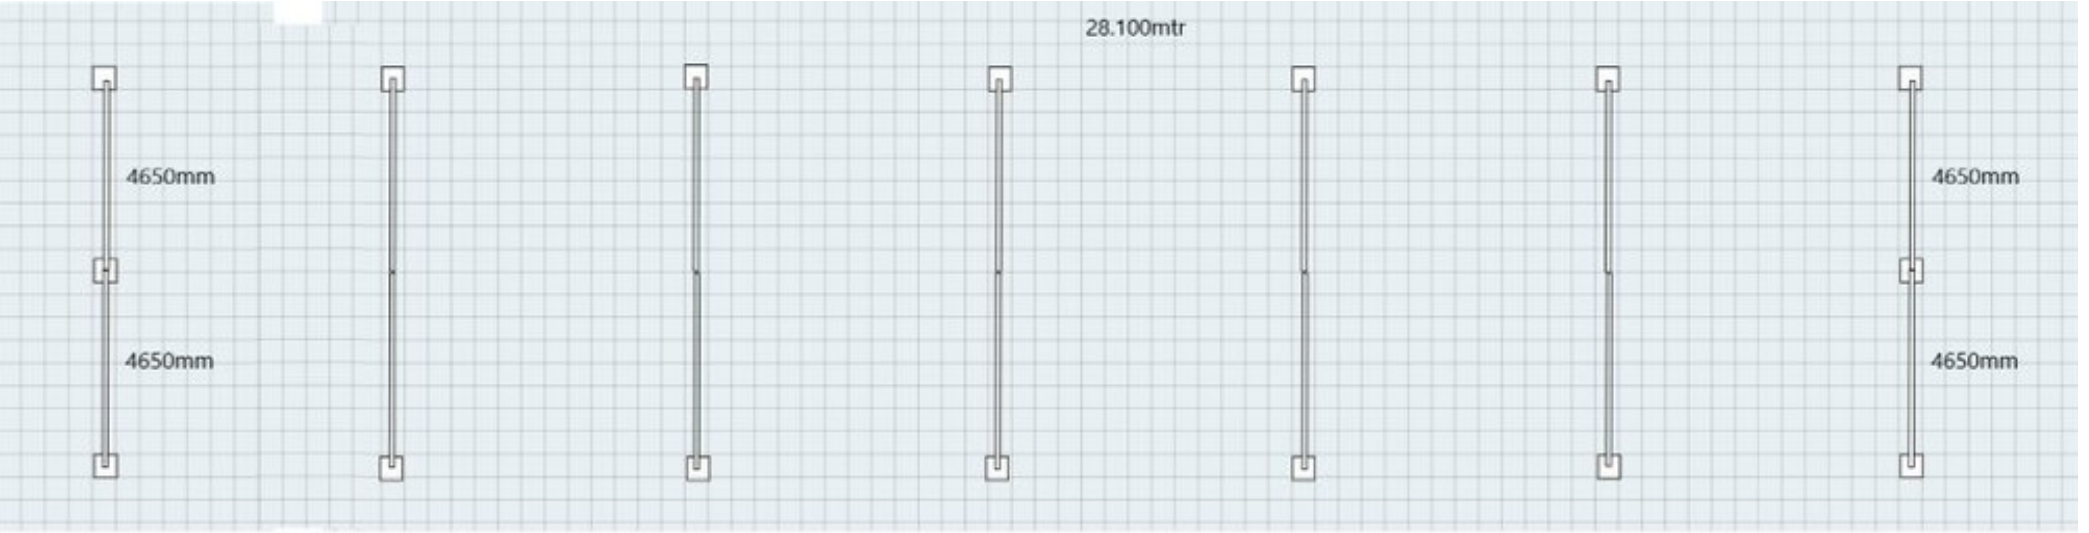

Kit Form Portal Frame Building 92ft x 30ft Shelter/workshop/storage/garage - Ref h

Our Ref: 19699

Price : £15,300.00 inc VAT.

Website : [Click here to view this item on our website](#)

If you have any questions please do not hesitate to contact us