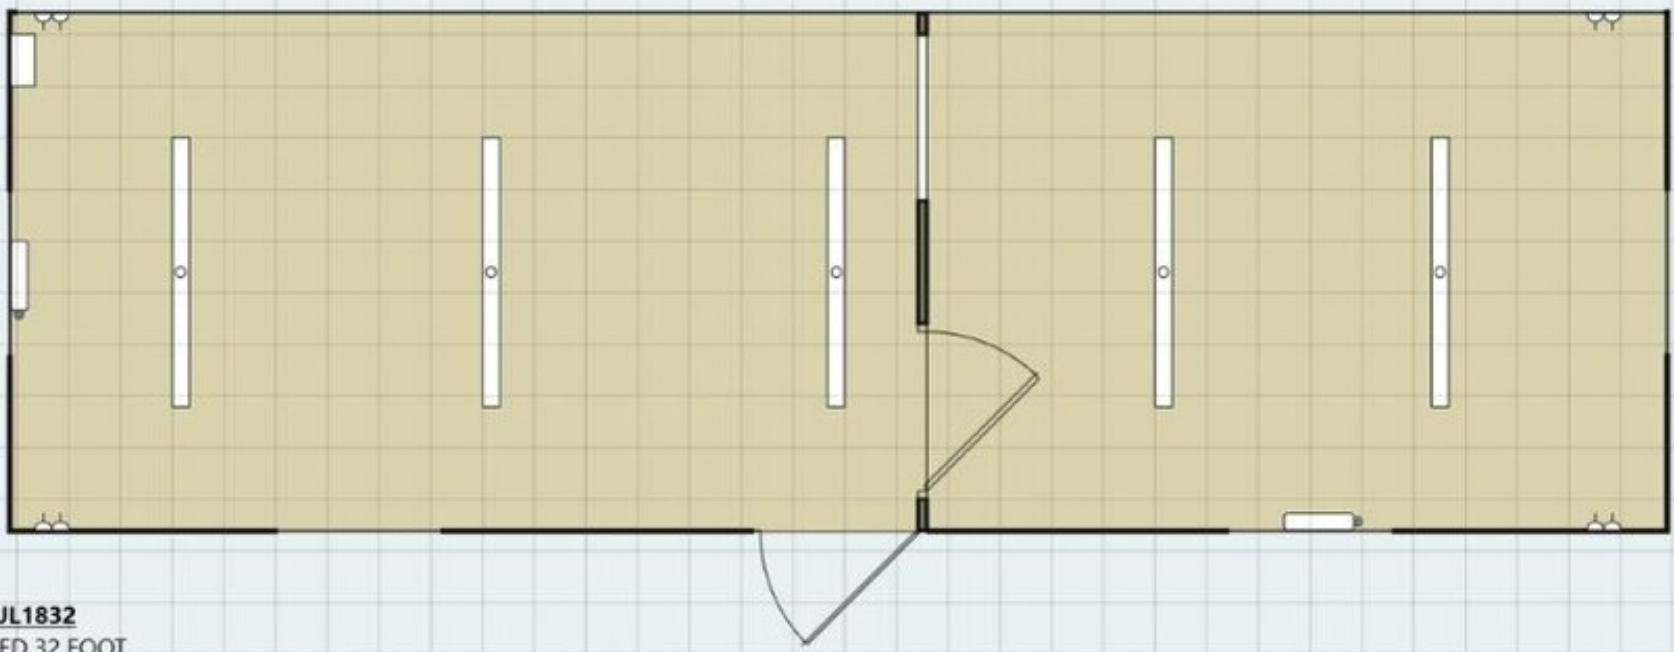

32ft x 10ft Red Open Sided Modular Office Unit / Canteen / Cabin / Container (ref Sjl1832) - Second Hand - Office

Our Ref: 19832

Price : £3,600.00 inc VAT.

Website : [Click here to view this item on our website](#)

If you have any questions please do not hesitate to contact us

SJL1832
RED 32 FOOT
1 NO DOOR ENTRY (C/W DOOR)
1 NO OPEN 32 FOOT SIDE