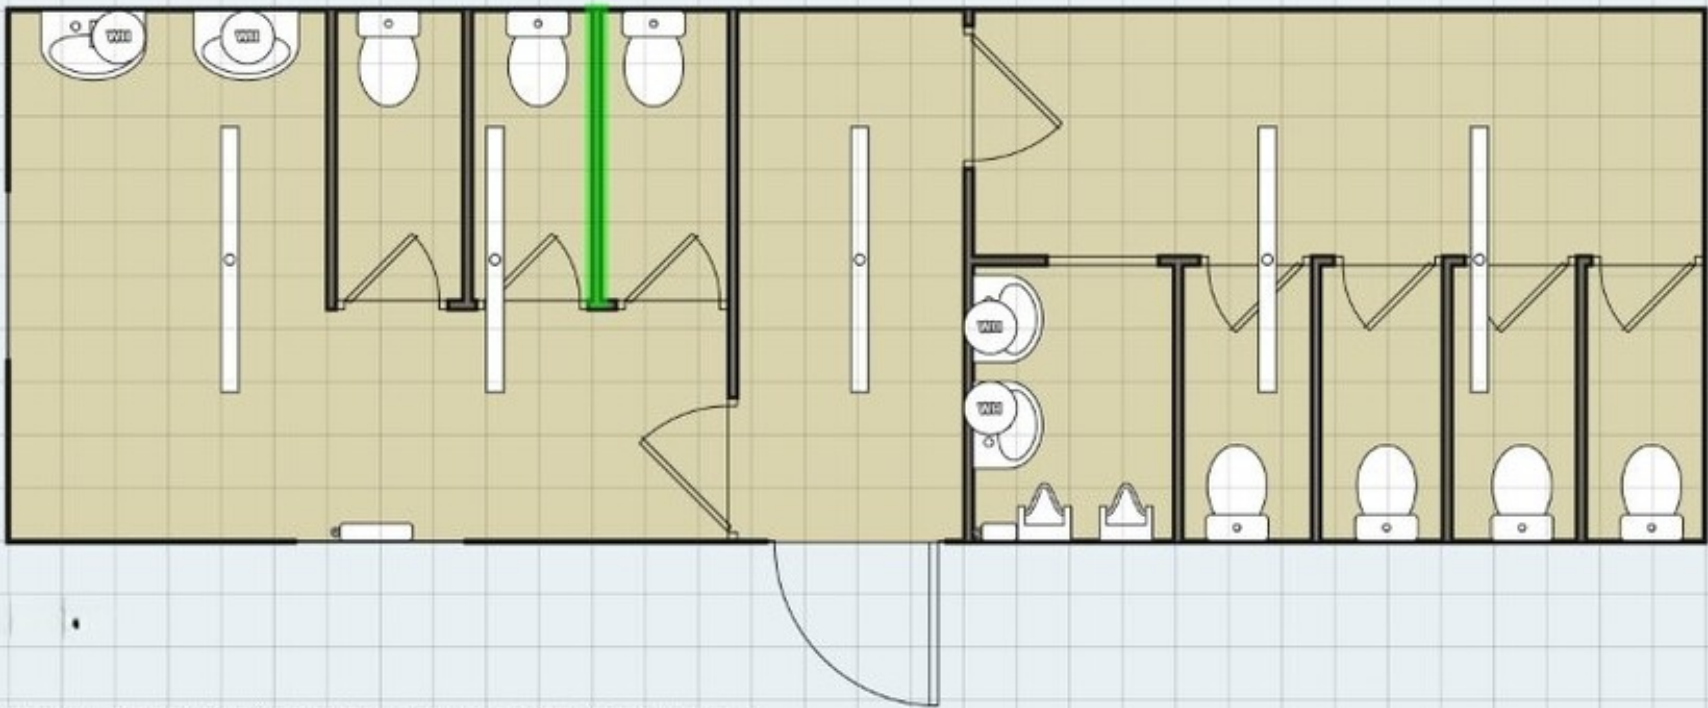

**36ft x 10ft Blue Toilet Block 3 + 4 / Cabin / Container (ref 2561)****- Second Hand - Toilet Block****Our Ref:** 19883**Price :** £3,600.00 inc VAT.**Website :** [Click here to view this item on our website](#)

If you have any questions please do not hesitate to contact us

---

**BLUE**

1 NO EXTERNAL DOOR LEADS TO ENTRANCE HALL WITH STRIP LIGHT. 1 NO INTERNAL DOOR LEADS TO LADIES TOILET AREA WITH 2 NO TOILET CUBICLES, 2 NO SINKS, 2 NO WATER HEATERS, 2 NO WINDOWS, 2 NO STRIP LIGHTS. SECOND INTERNAL DOOR LEADS TO MENS TOILET AREA WITH 4 NO TOILET CUBICLES, SEPARATE URINAL AND SINK ROOM WITH 2 NO URINALS, 2 NO SINKS AND 2 NO WATER HEATERS, 2 NO STRIP LIGHTS.