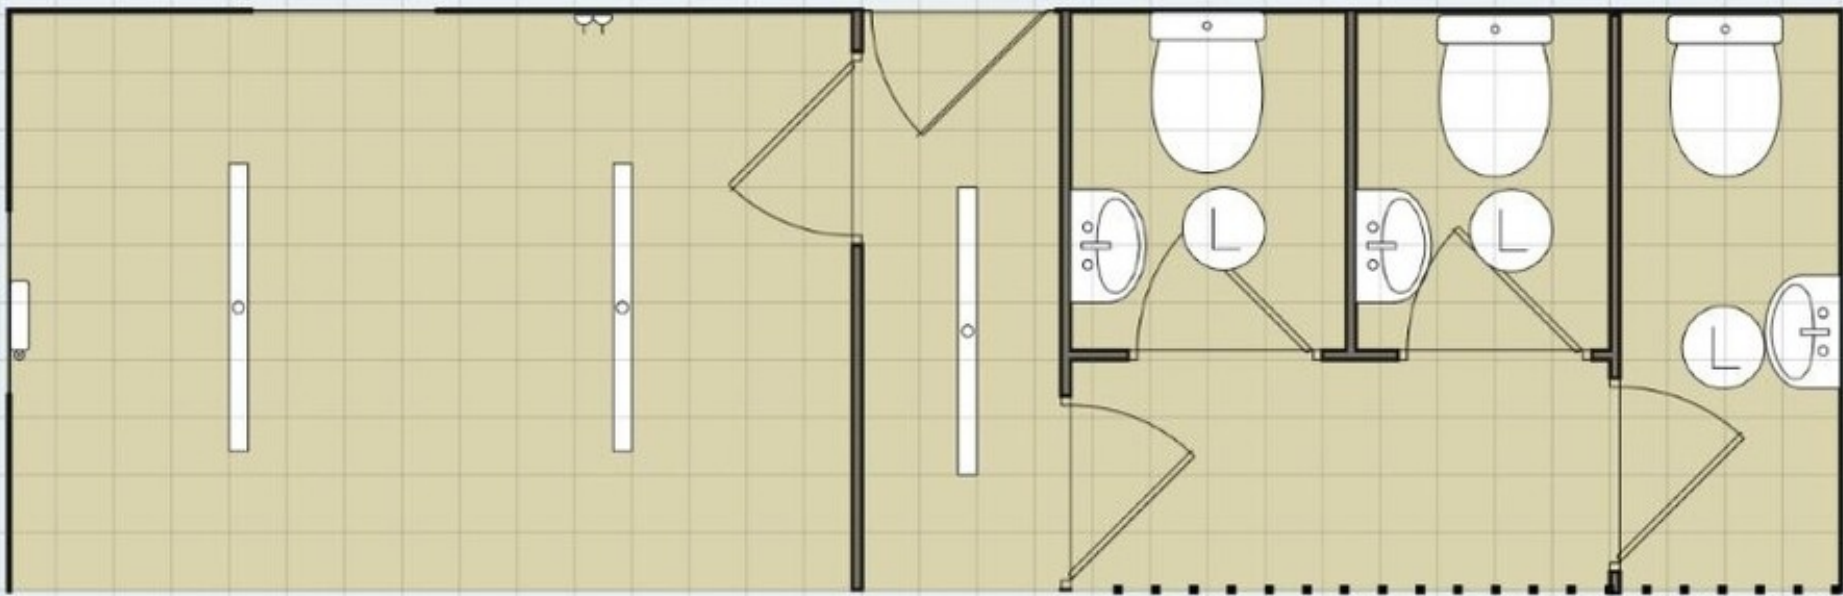

## 32ft x 10ft White Open Sided Office / Toilet Block Unit / Cabin / Container (ref Sjl1672) - Second Hand - Office / Toilet Block

**Our Ref:** 20030

**Price :** £3,000.00 inc VAT.

**Website :** [Click here to view this item on our website](#)

If you have any questions please do not hesitate to contact us

---

**SJL1672**  
 32FT X 10FT OFFICE / TOILET BLOCK  
 WHITE  
 1 NO OPEN SIDE / TEMP WALL ALONG BATHROOM SECTION

1 NO EXTERNAL DOOR.  
 ENTRANCE HALL WITH LIGHT  
 OFFICE WITH 2 NO WINDOWS, SOCKETS AND LIGHTS  
 2 NO TOILET CUBICLES EACH WITH TOILET, LIGHT AND SINK  
 1 NO SEPARATE BATHROOM WITH TOILET, SINK AND LIGHT