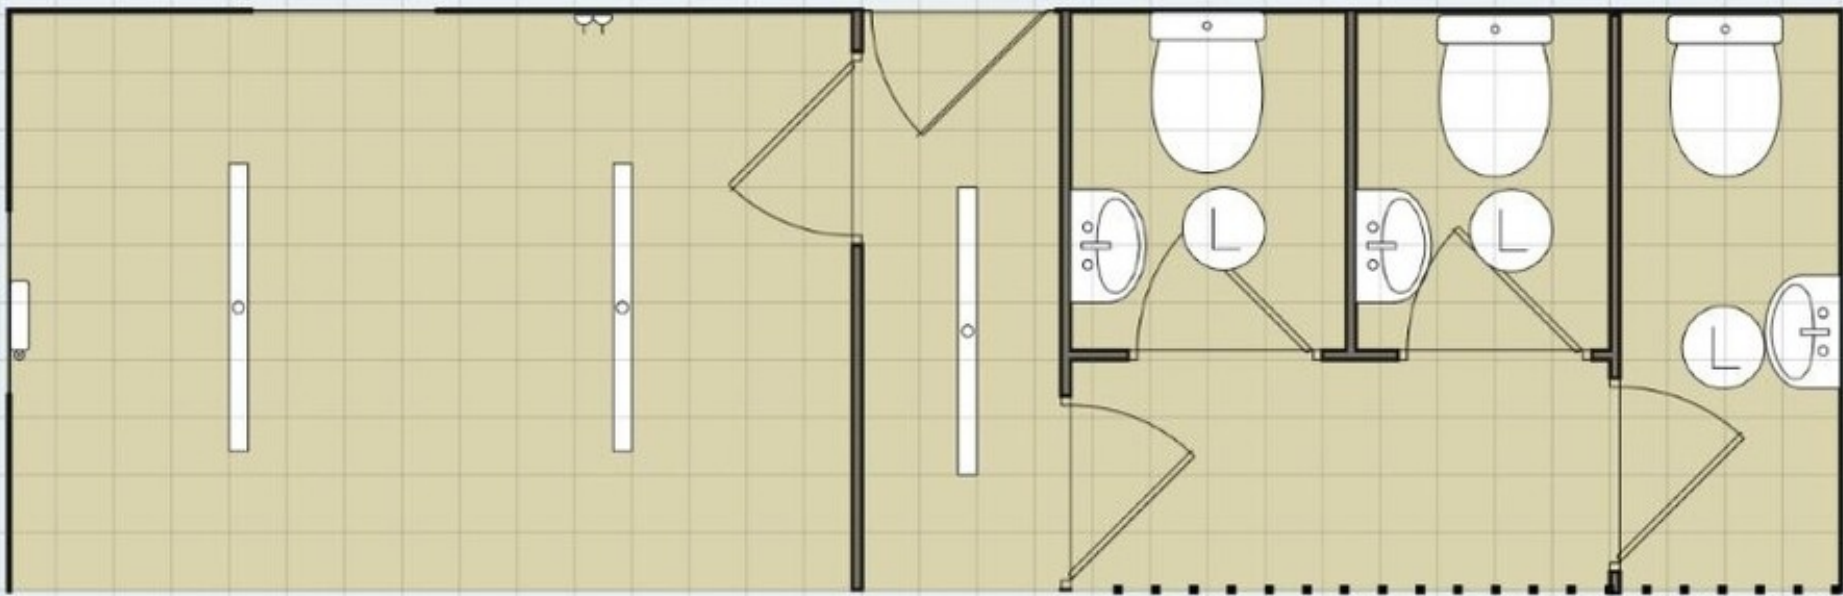

32ft x 10ft White Open Sided Office / Toilet Block Unit / Cabin / Container (ref Sjl1672) - Second Hand - Office / Toilet Block

Our Ref: 20030

Price : £5,040.00 inc VAT.

Website : [Click here to view this item on our website](#)

If you have any questions please do not hesitate to contact us

SJL1672
 32FT X 10FT OFFICE / TOILET BLOCK
 WHITE
 1 NO OPEN SIDE / TEMP WALL ALONG BATHROOM SECTION

1 NO EXTERNAL DOOR.
 ENTRANCE HALL WITH LIGHT
 OFFICE WITH 2 NO WINDOWS, SOCKETS AND LIGHTS
 2 NO TOILET CUBICLES EACH WITH TOILET, LIGHT AND SINK
 1 NO SEPARATE BATHROOM WITH TOILET, SINK AND LIGHT