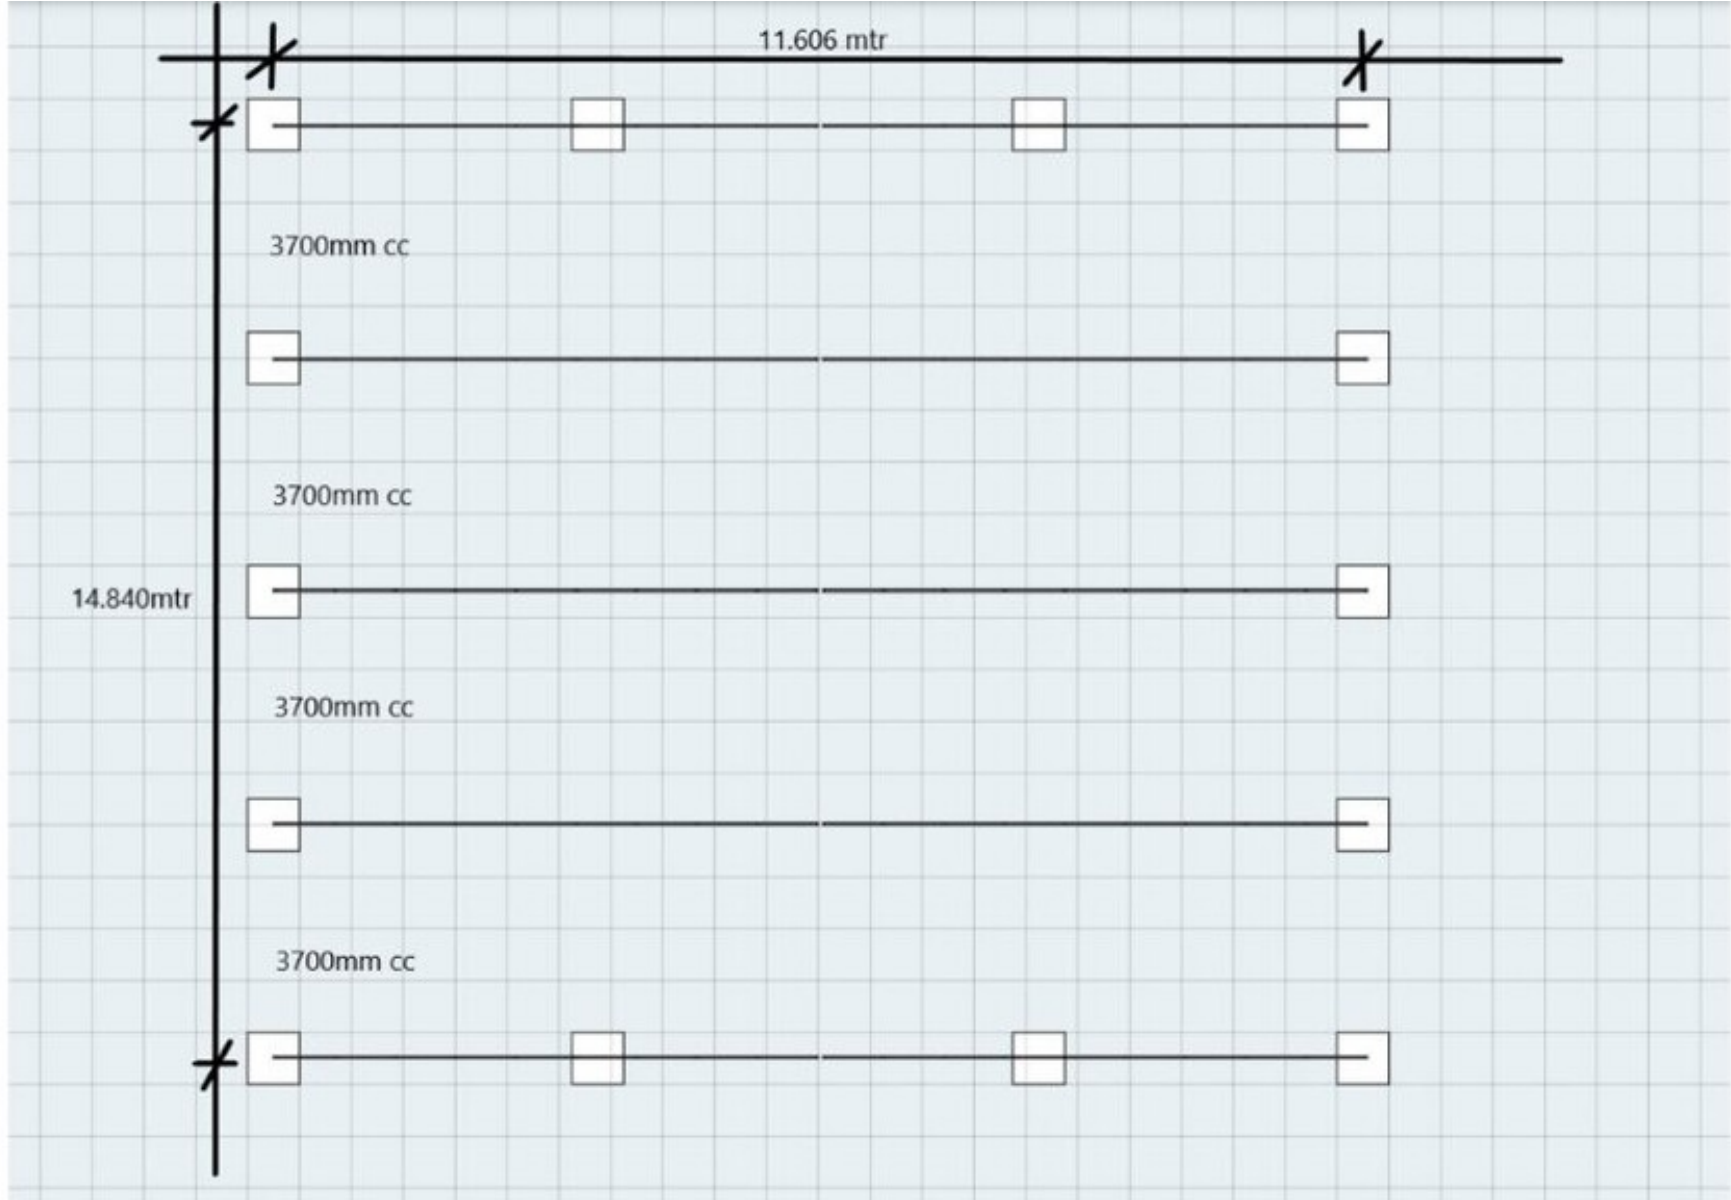

Kit Form Portal Frame Building 48ft x 38ft Shelter/workshop/storage/garage - Used

Our Ref: 20690

Price : £11,700.00 inc VAT.

Website : [Click here to view this item on our website](#)

If you have any questions please do not hesitate to contact us

2617-5-R3