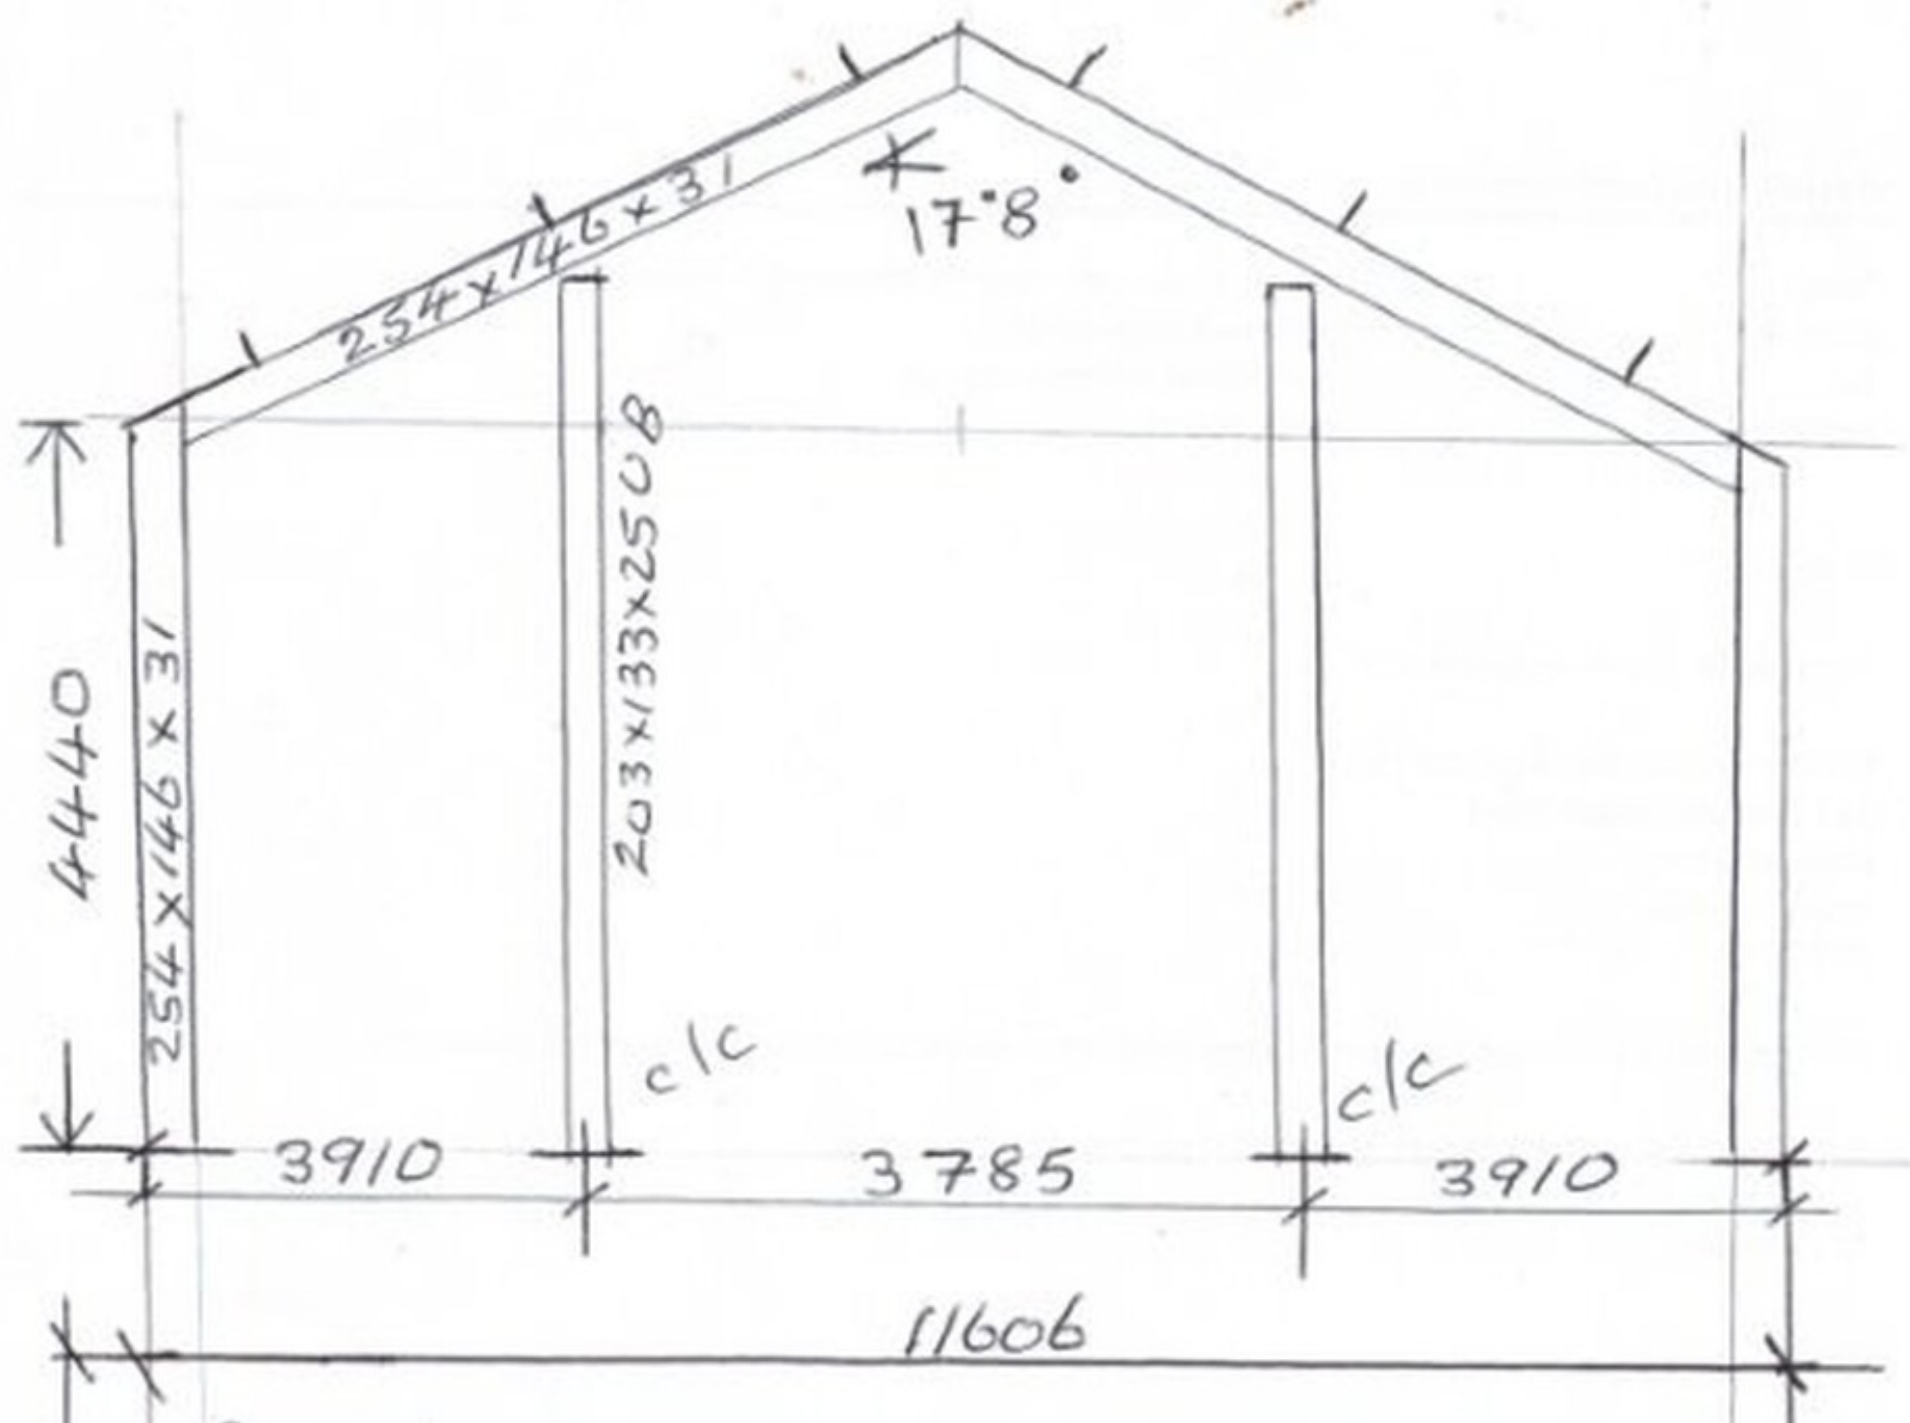

Kit Form Portal Frame Building 48ft x 38ft Shelter/workshop/storage/garage - Used

Our Ref: 20690

Price : £11,700.00 inc VAT.

Website : [Click here to view this item on our website](#)

If you have any questions please do not hesitate to contact us