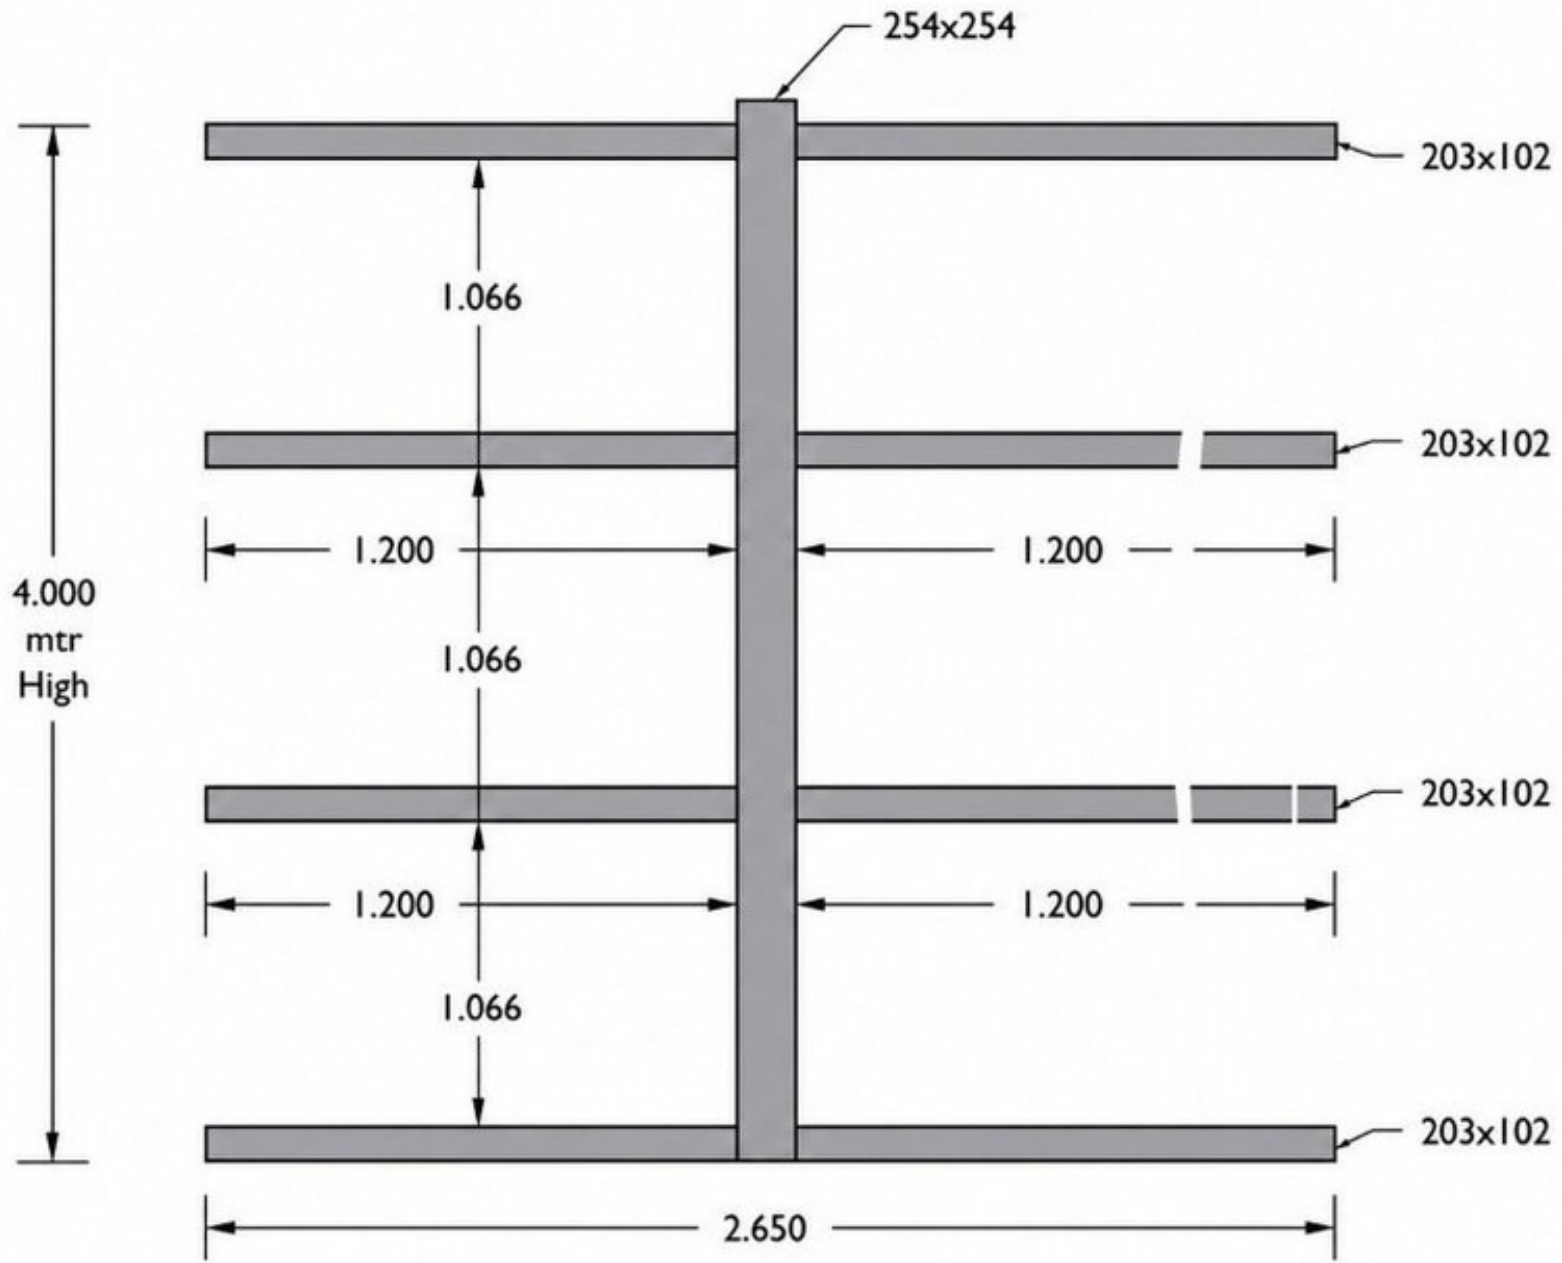

**Cantilever Racking 4.000mtr High x 1.500mtr Wide (2 no Leg)
Double Sided / Storage Racking / Timber Storage Racking /
Steel Storage Racking / Christmas Tree Racking - Used**

Our Ref: 20985

Price : £1,074.00 inc VAT.

Website : [Click here to view this item on our website](#)

If you have any questions please do not hesitate to contact us

SIDE ELEVATION

0001
2210
HA
MGW. 总重
TARE. 自重
NET. 净重
CU. CAP.
内容积

AINSCOUGH
METALS
www.ainscoughmetals.co.uk 01942 820144

550 x 250
17.10.14

AINSCOUGH METALS
17.10.14