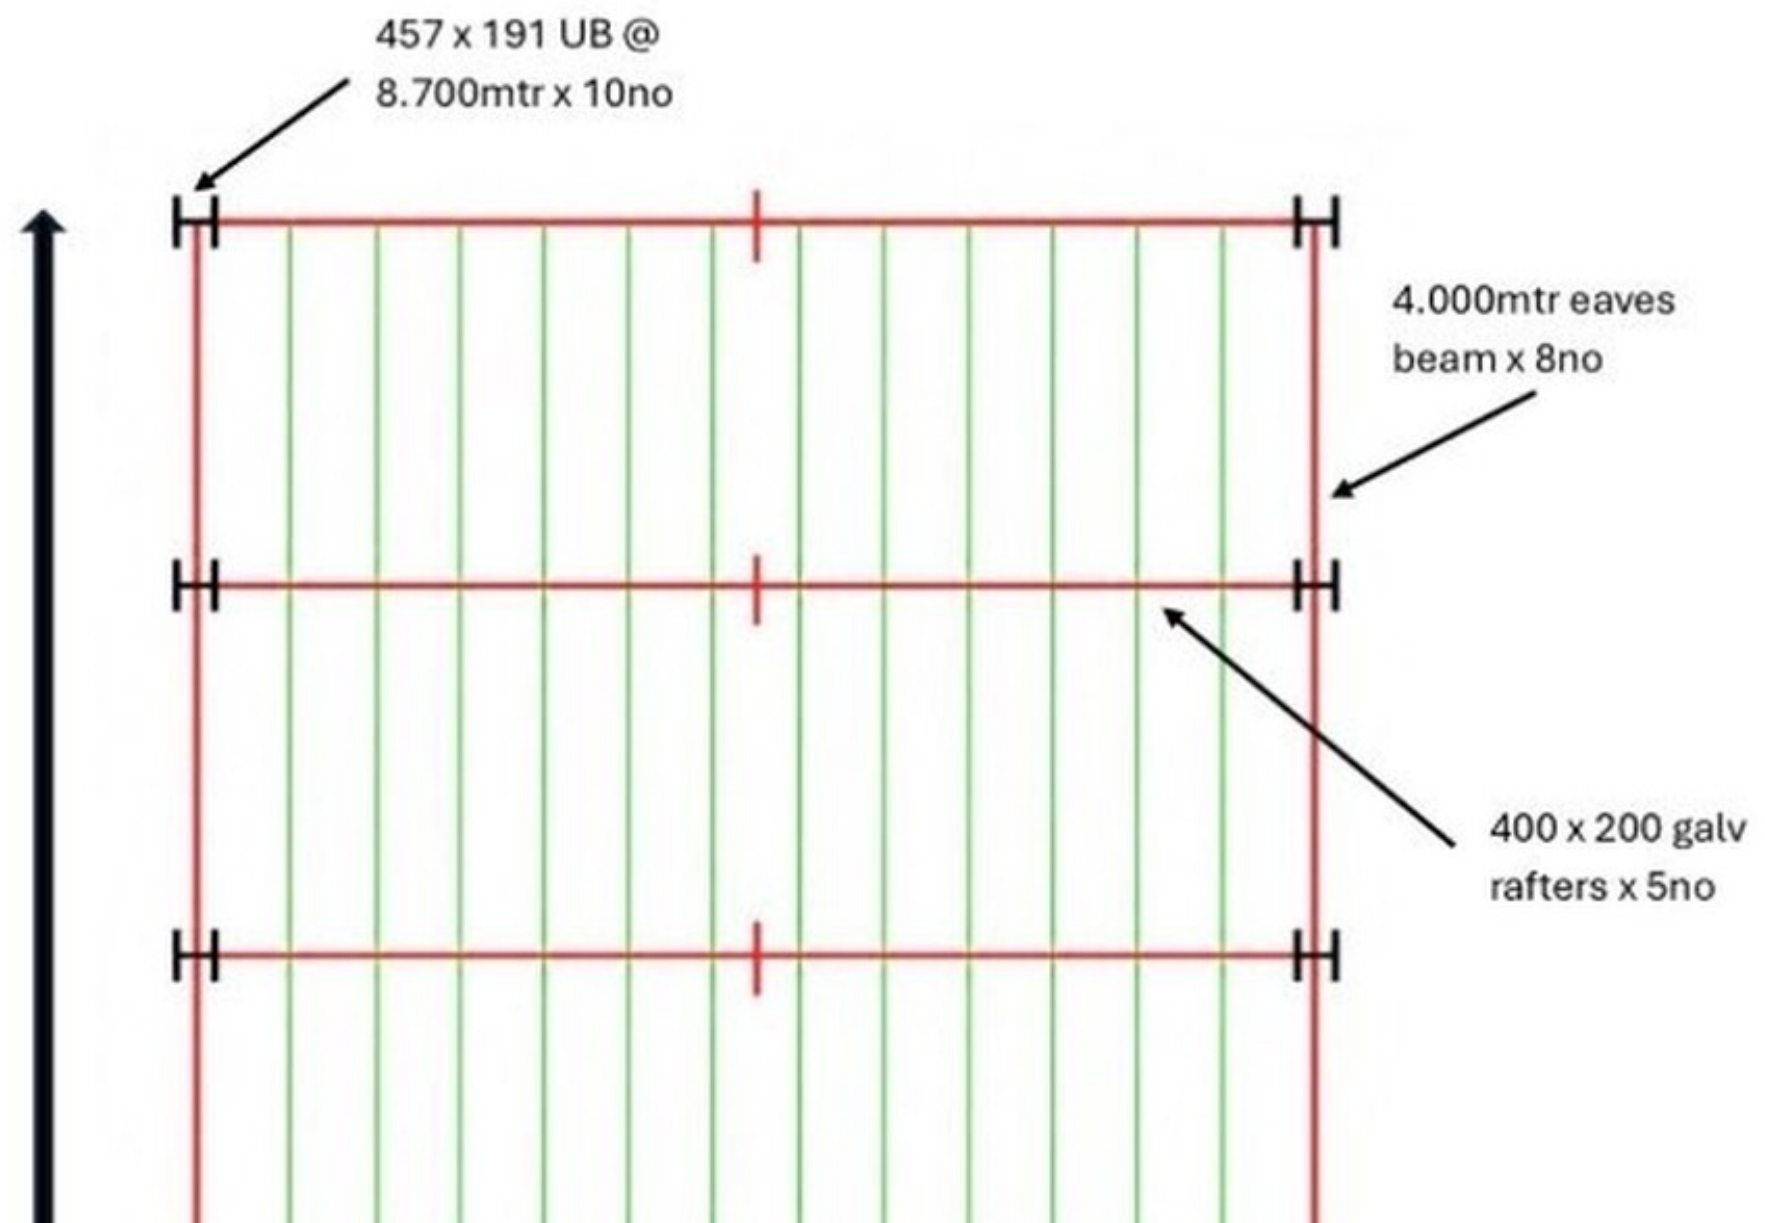

Used 33ft Wide 52ft Long 4 no Bay Portal Frame Building Steel Work

Our Ref: 21236

Price : £17,940.00 inc VAT.

Website : [Click here to view this item on our website](#)

If you have any questions please do not hesitate to contact us

16.000mtr
overall

0411 0 50M008 0754